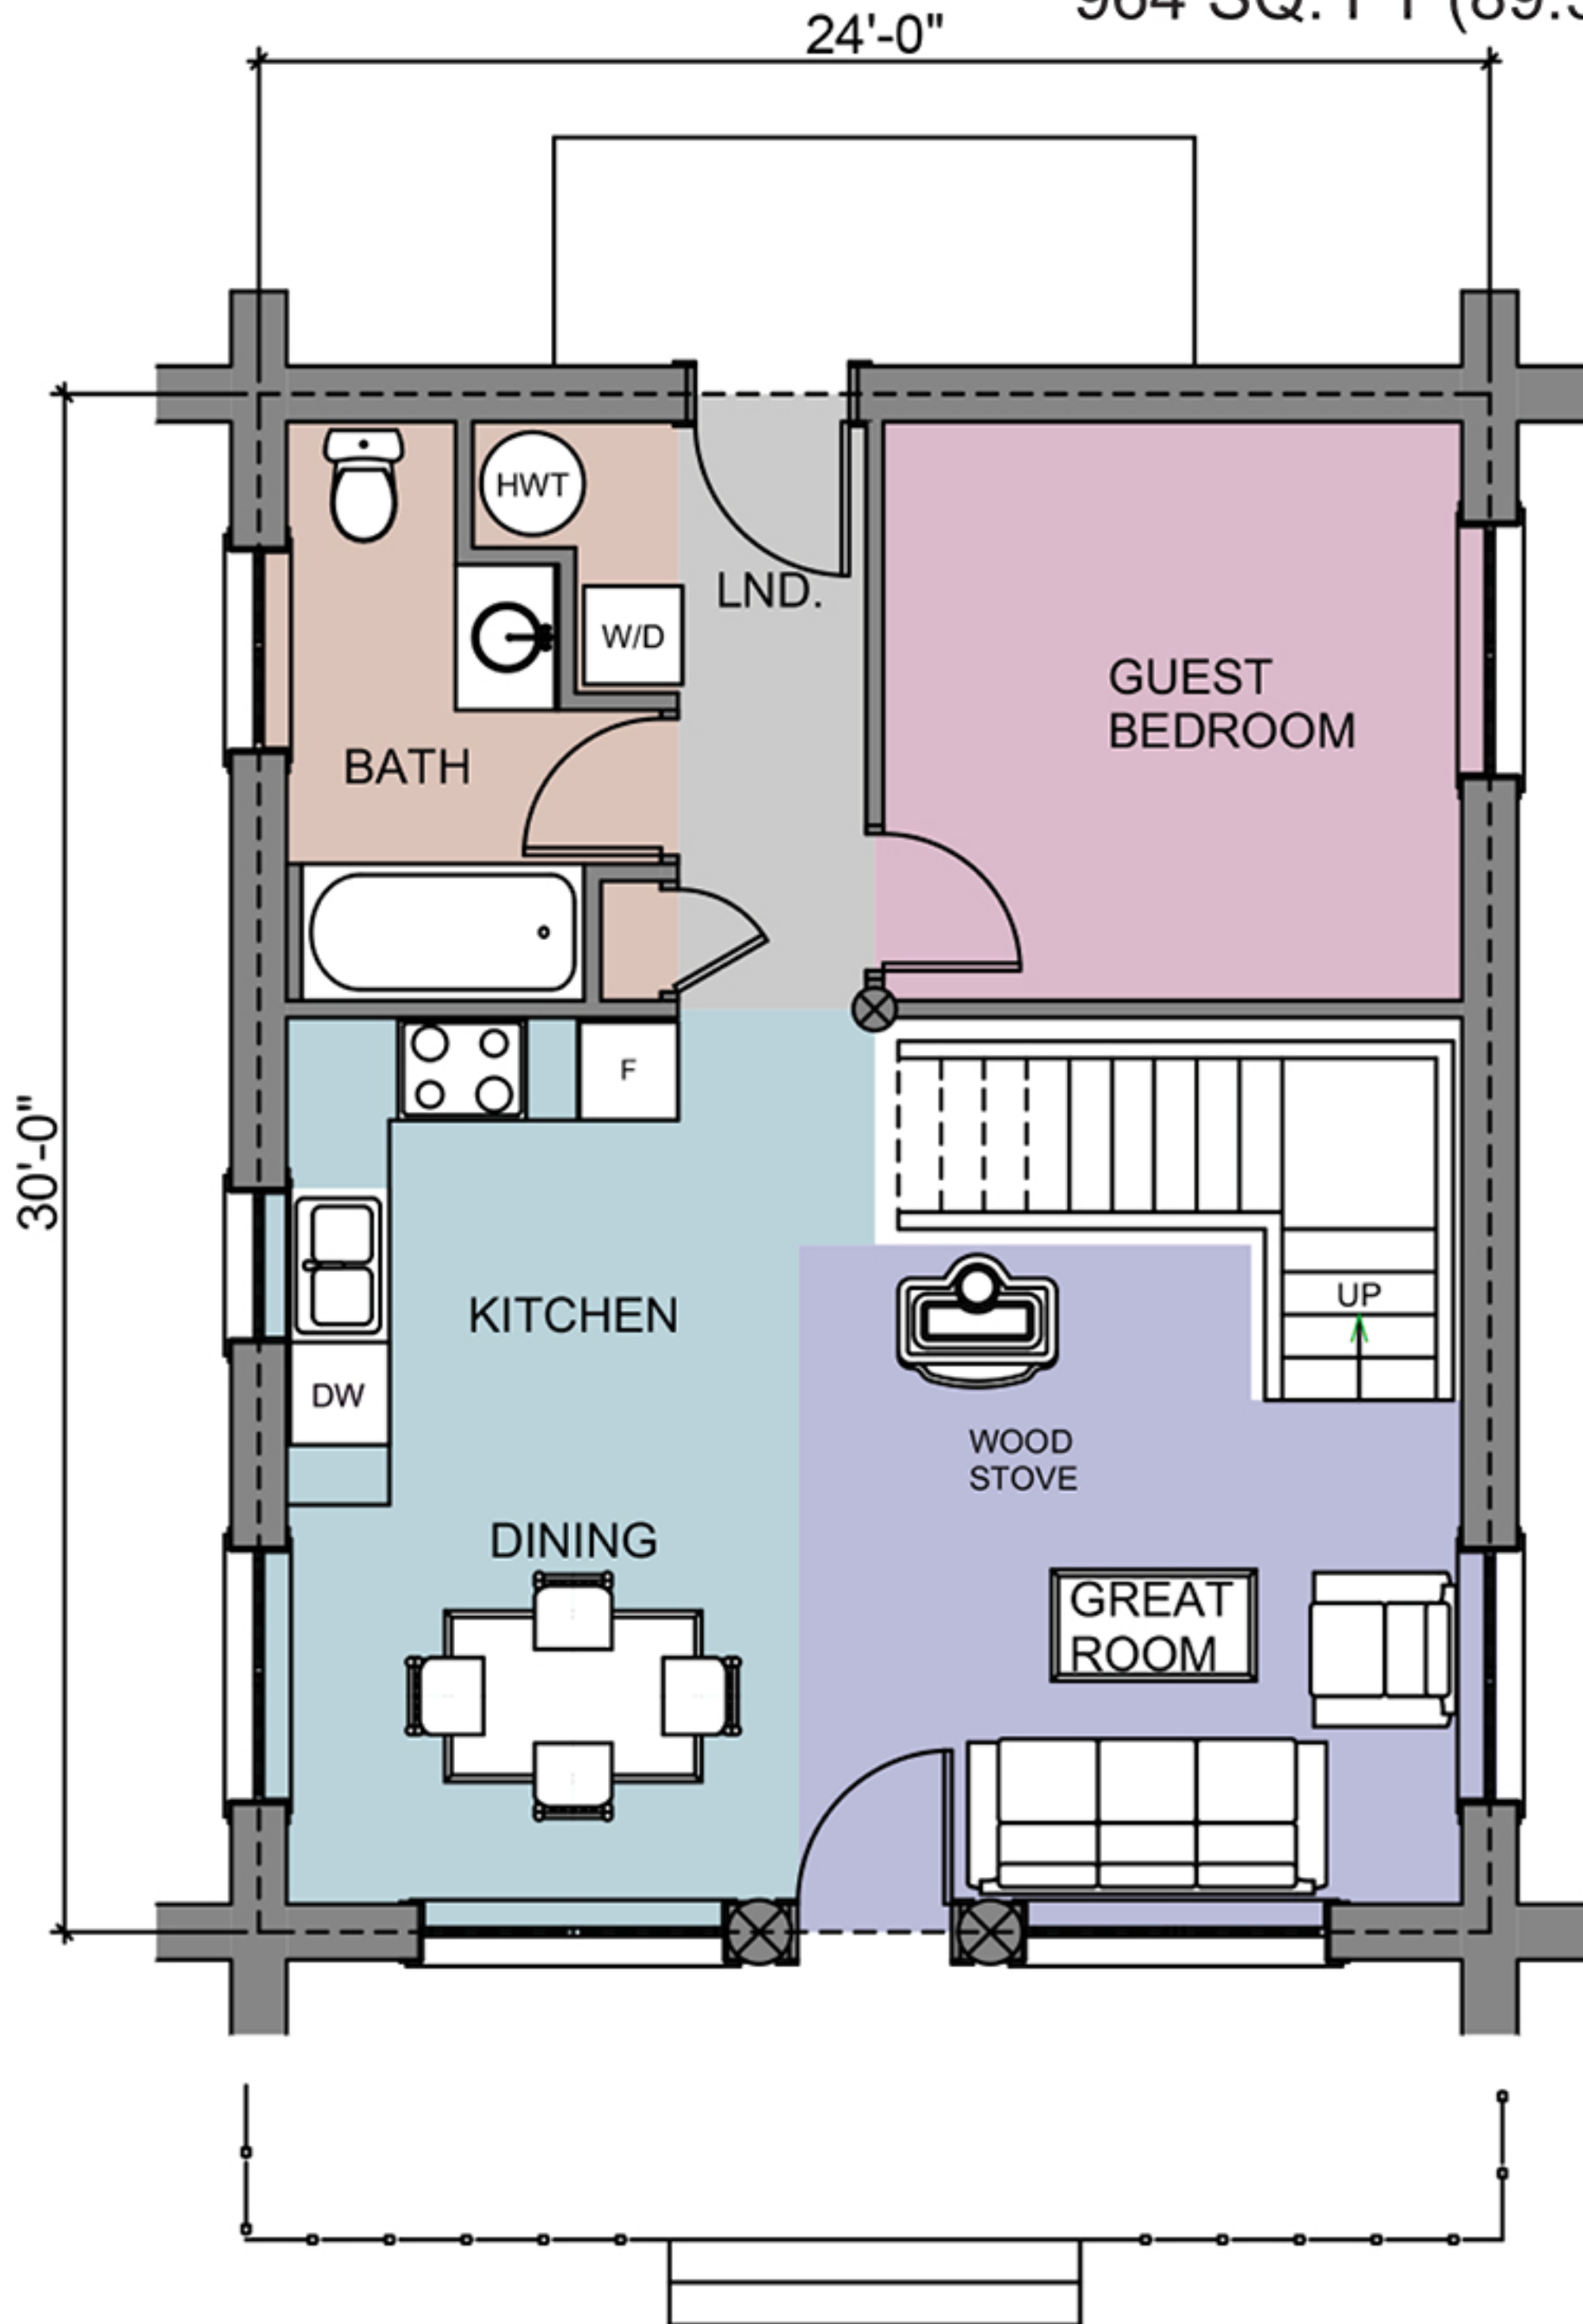

# THE NORTH STAR

964 SQ. FT (89.56 SQ. M.)

FIRST FLOOR PLAN  
AREA: 747 SQ.FT.