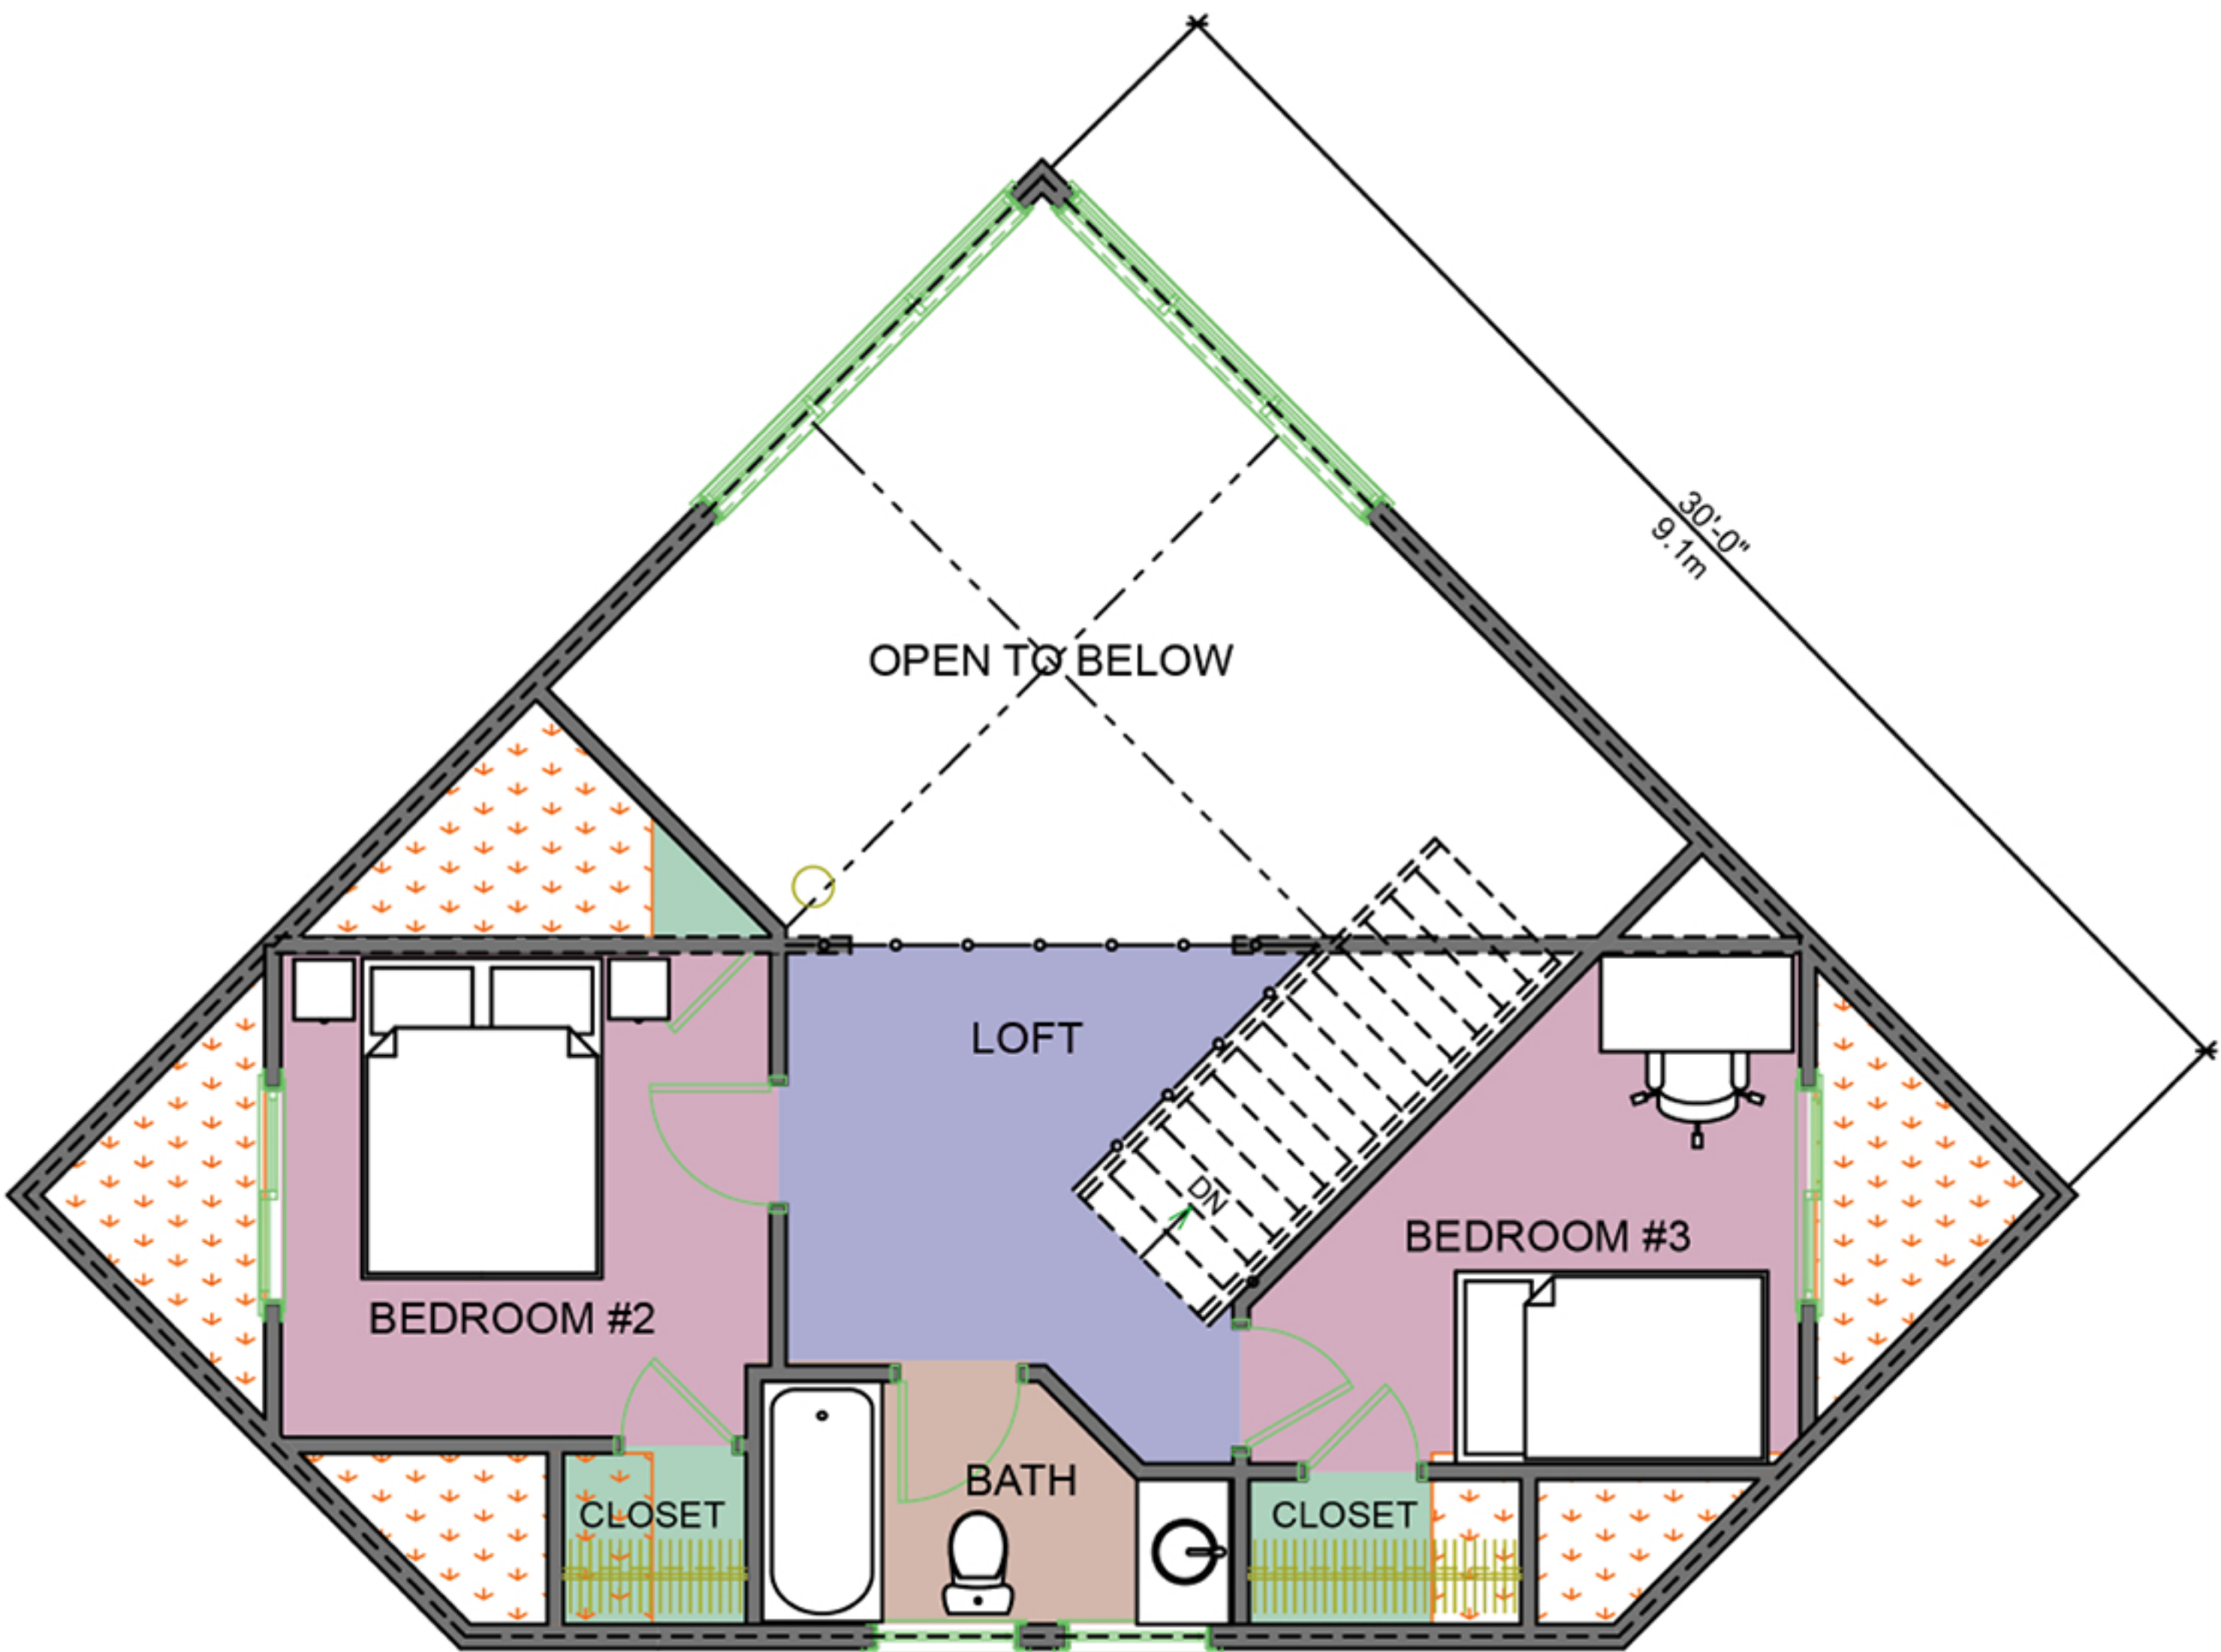

THE FLAMING ARROW

1149 SQ. FT (106.7 SQ. M.)

SECOND FLOOR PLAN

AREA: 367 SQ. FT.
34.10 SQ.M.