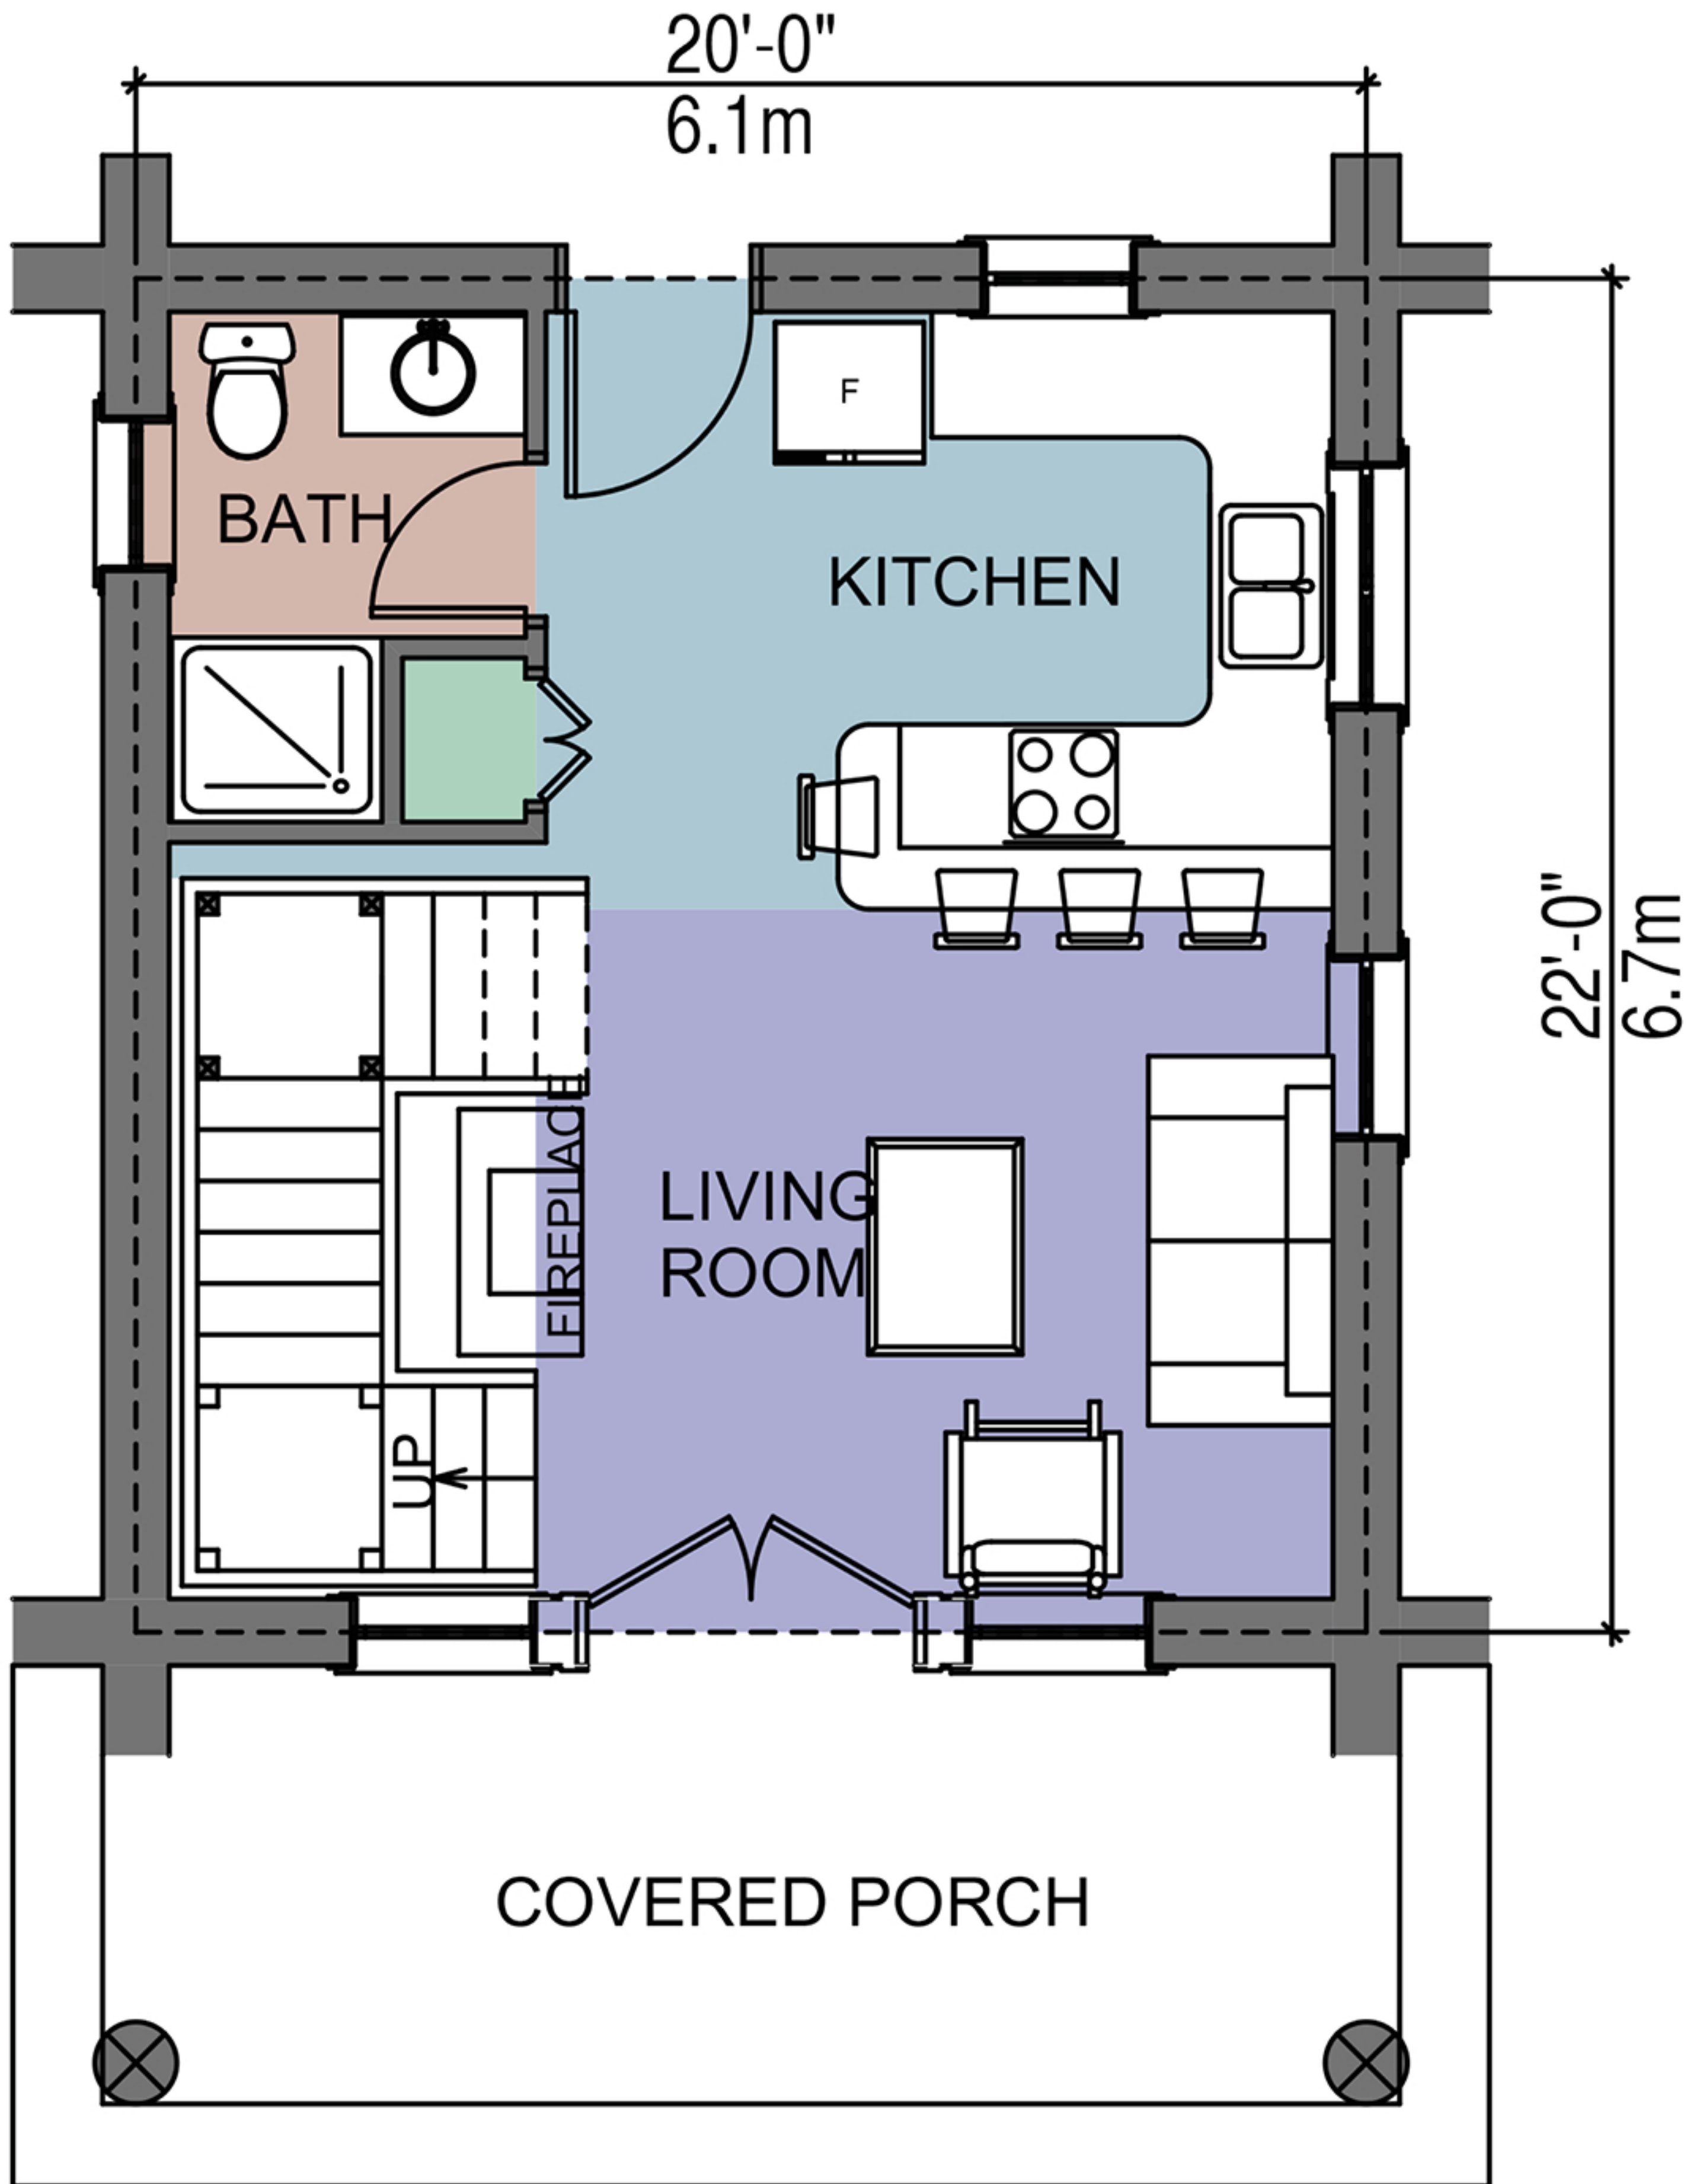

THE EVENING STAR

833 SQ. FT (77.39 SQ. M.)

FIRST FLOOR PLAN

AREA: 440 SQ. FT. / 40.9 SQ. M