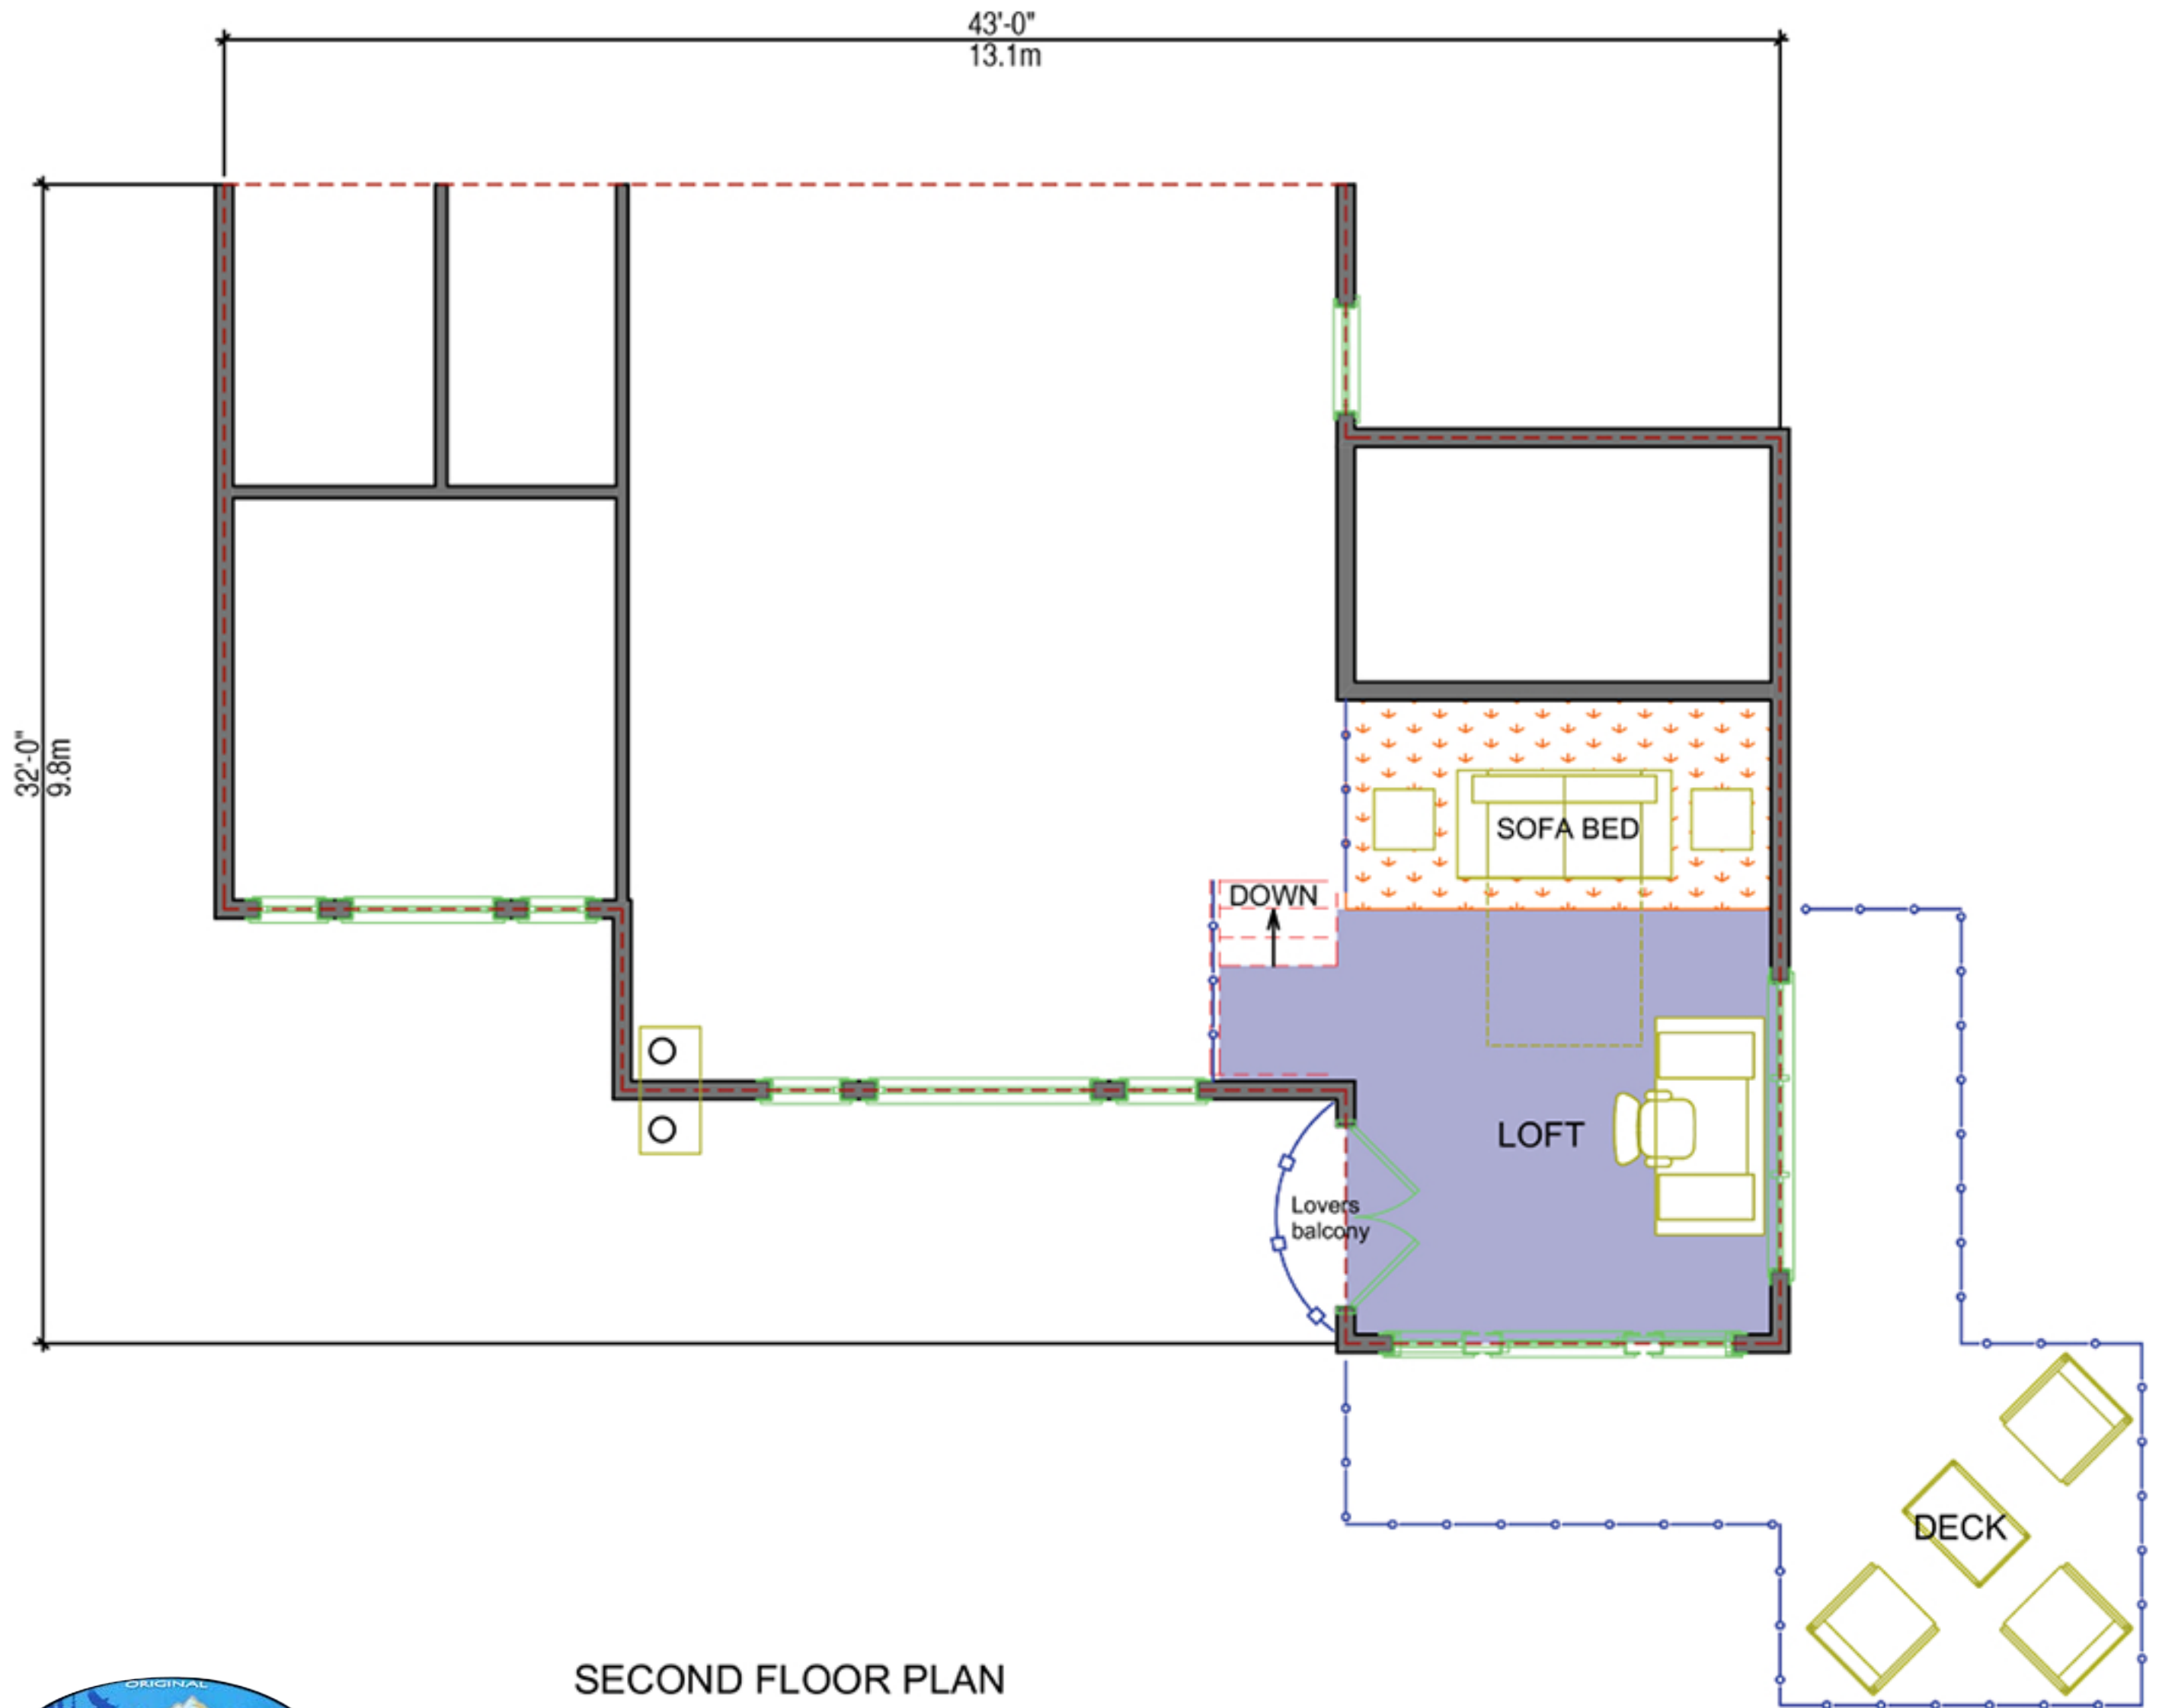

THE CASCADE RANGE

1228 SQ. FT (114 SQ. M.)

SECOND FLOOR PLAN
AREA: 170 SQ. FT. / 15.8 SQ. M