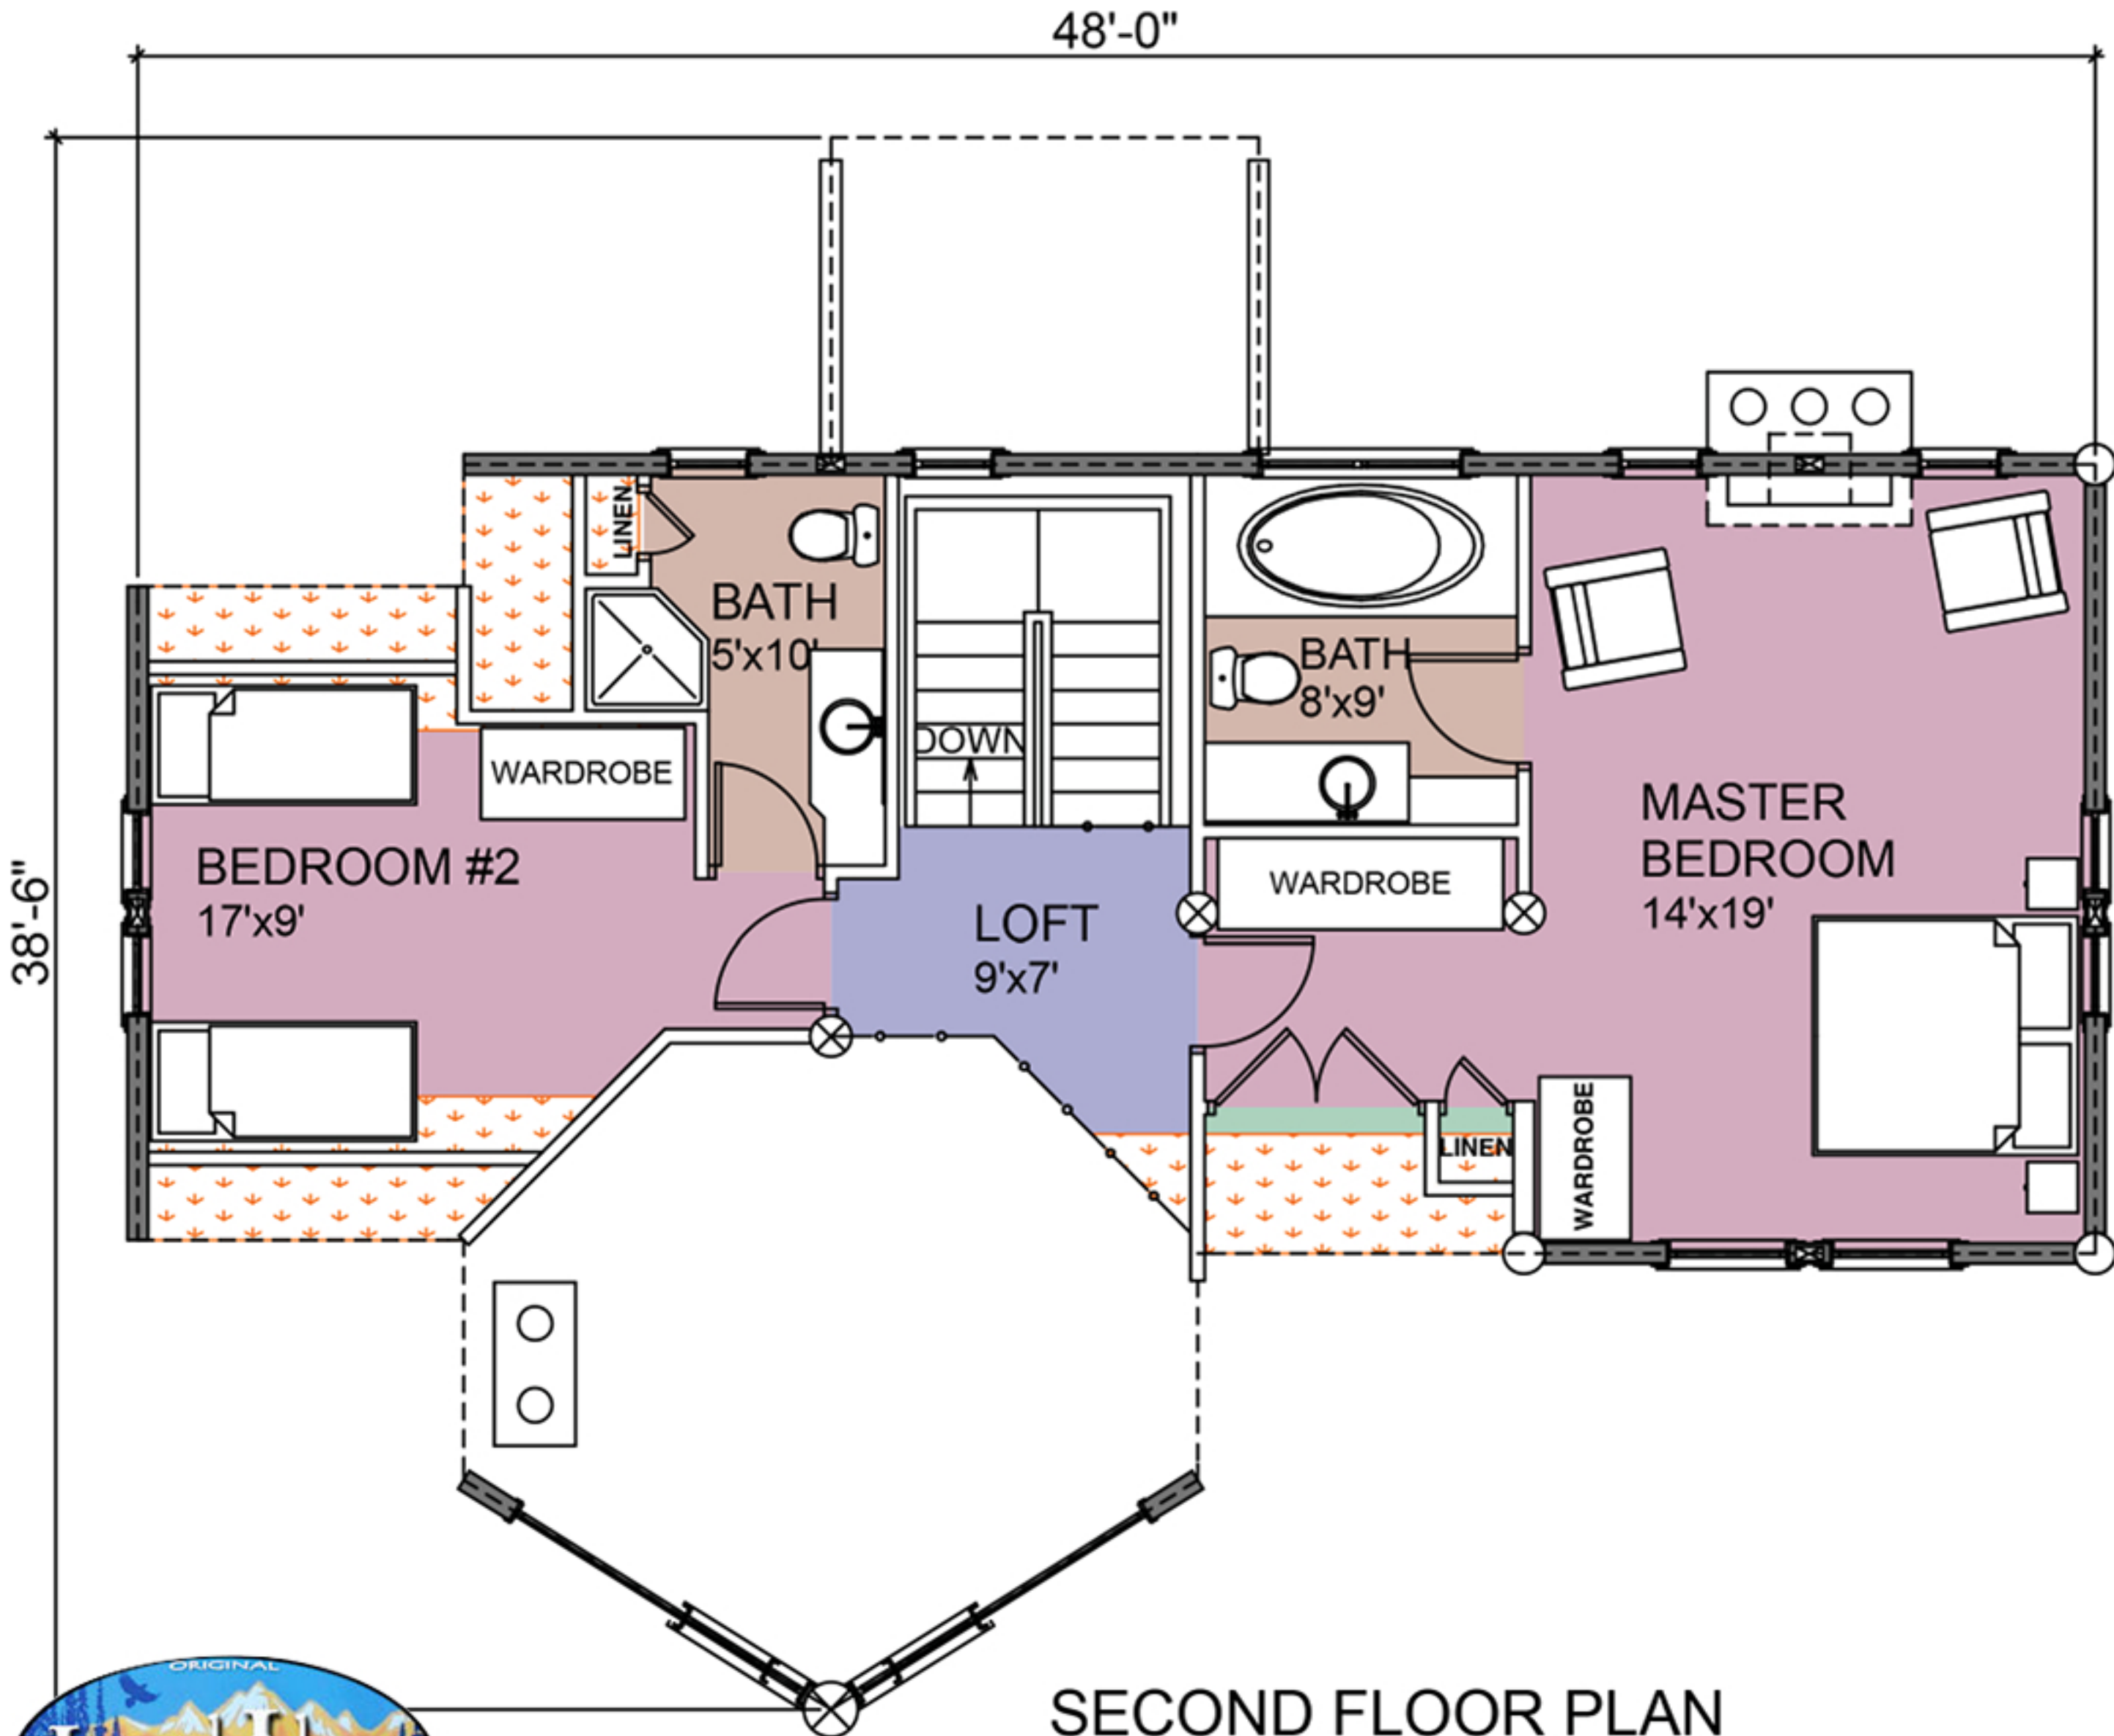

THE STAR GAZER

1656 SQ. FT (153.8 SQ. M.)

SECOND FLOOR PLAN

AREA: 665 SQ. FT.
(TO 60" HEADROOM)