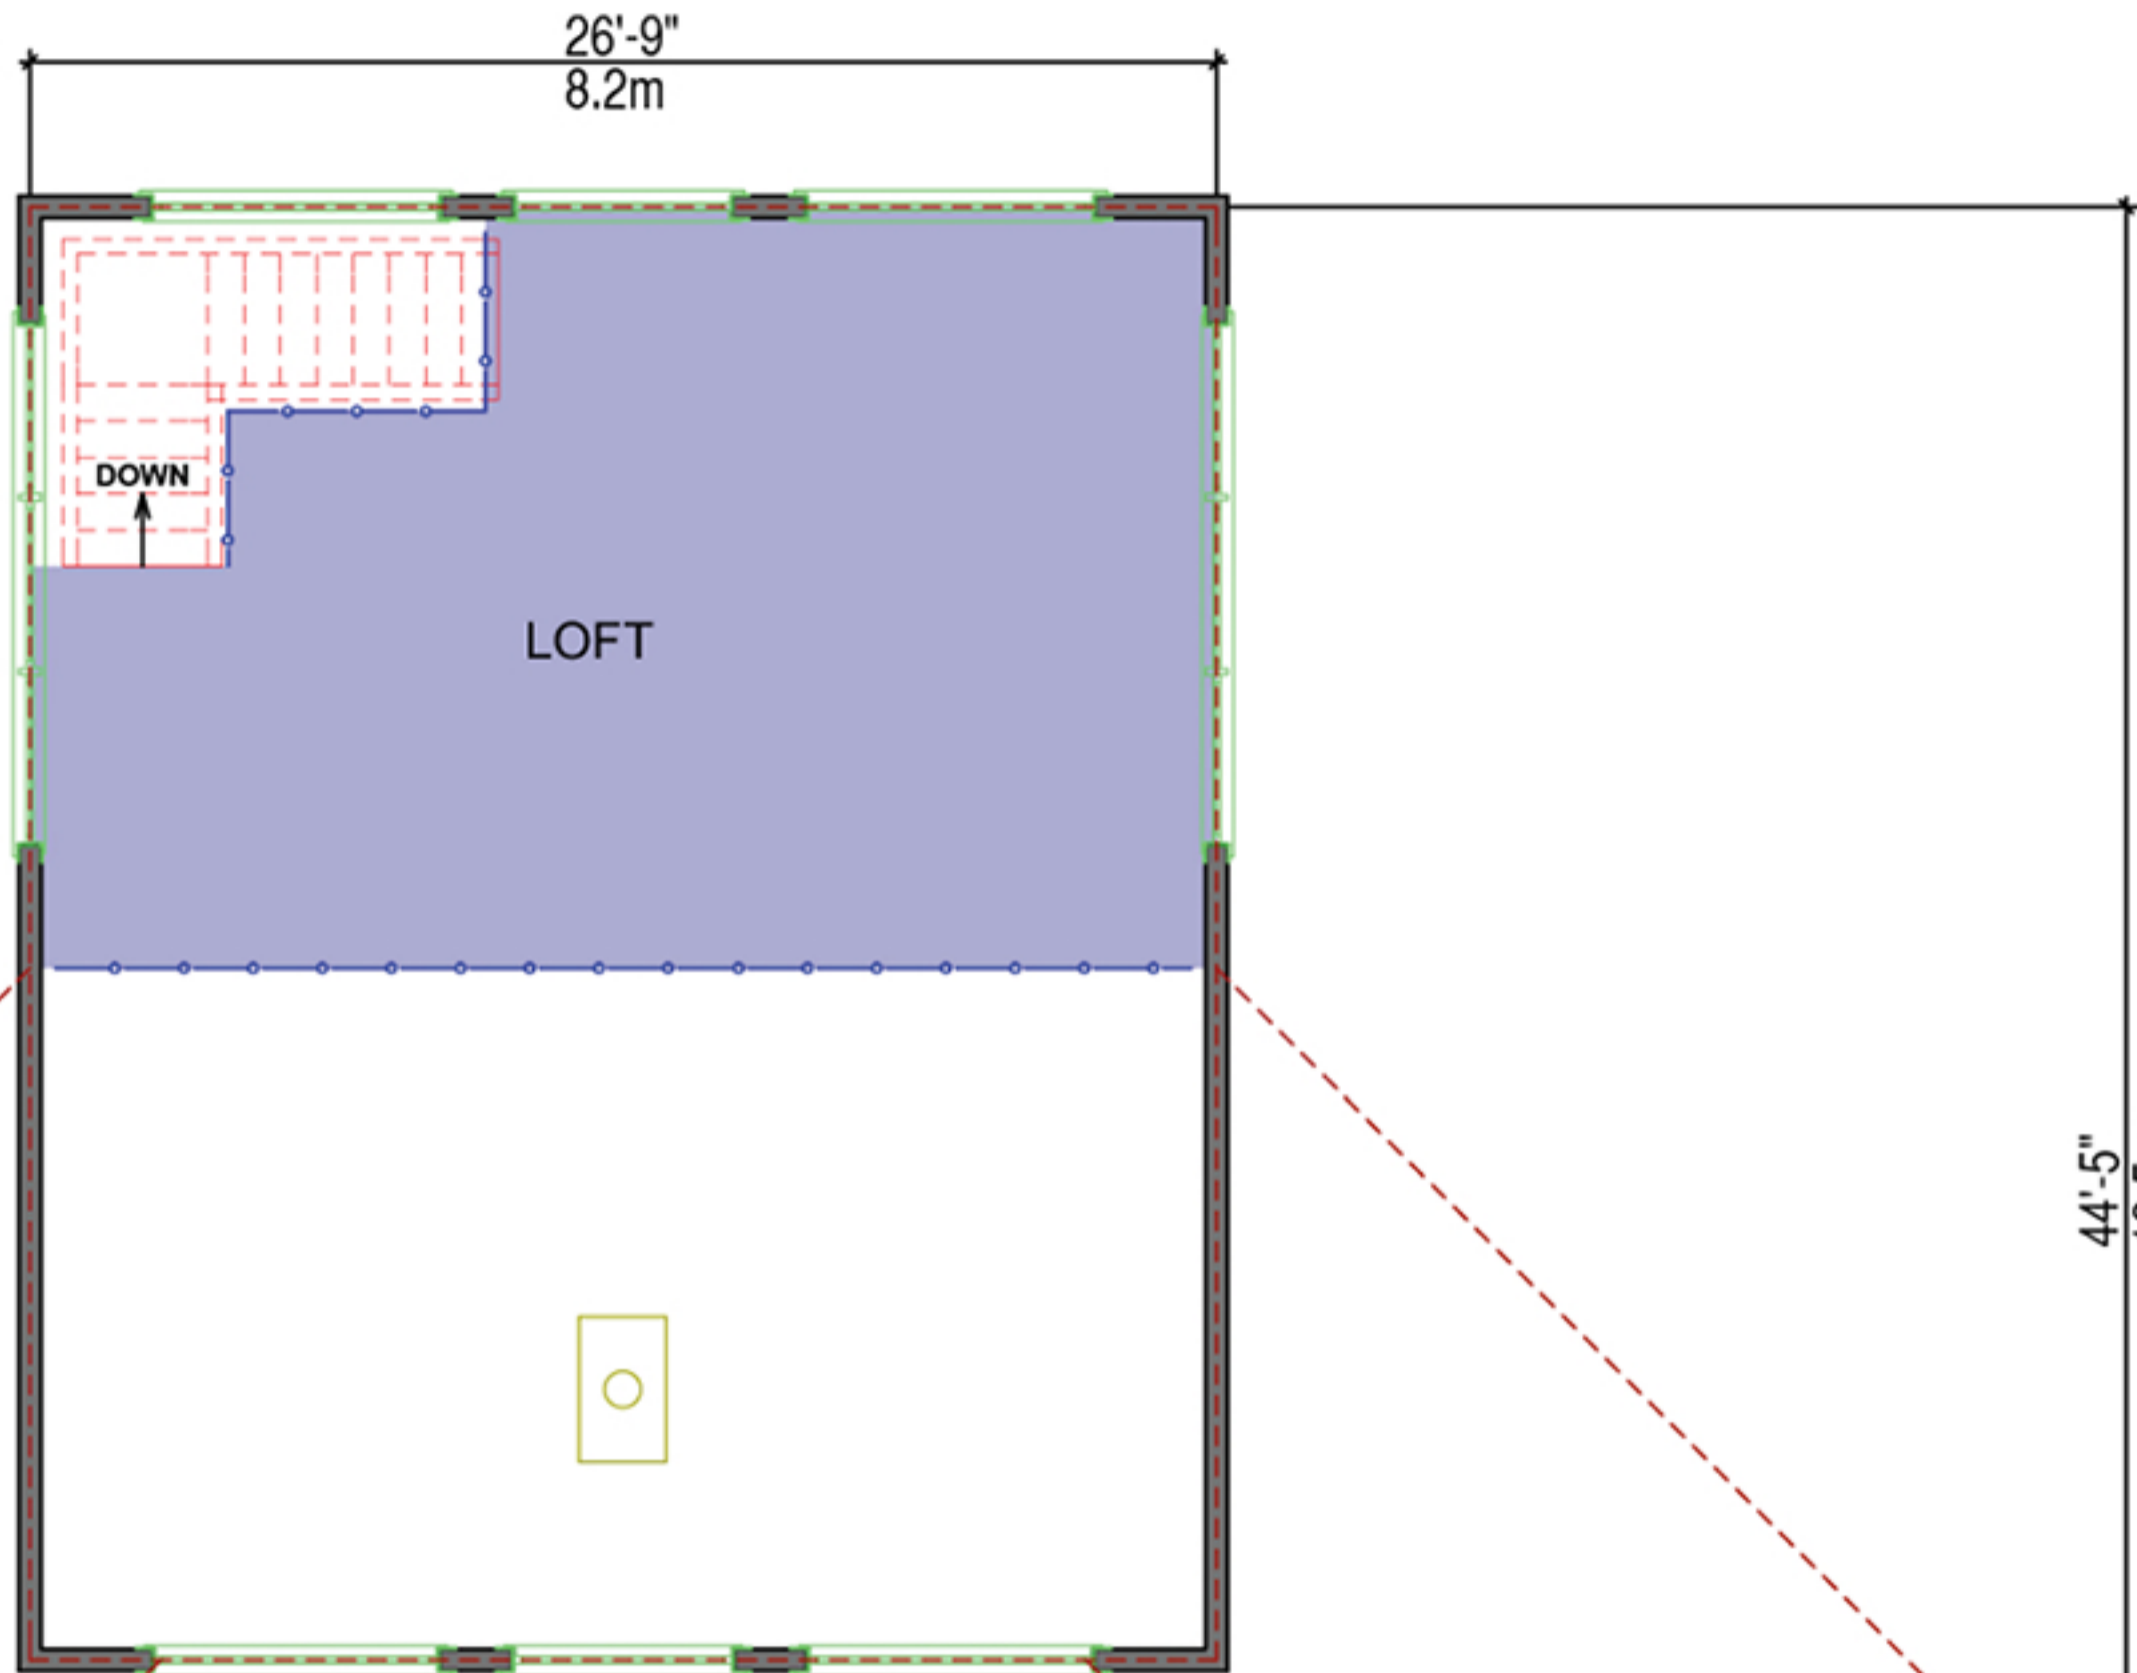

THE ARTIC CIRCLE

1842 SQ. FT (171 SQ. M.)

SECOND FLOOR PLAN
AREA: 461 SQ. FT. / 42.8 SQ. M.