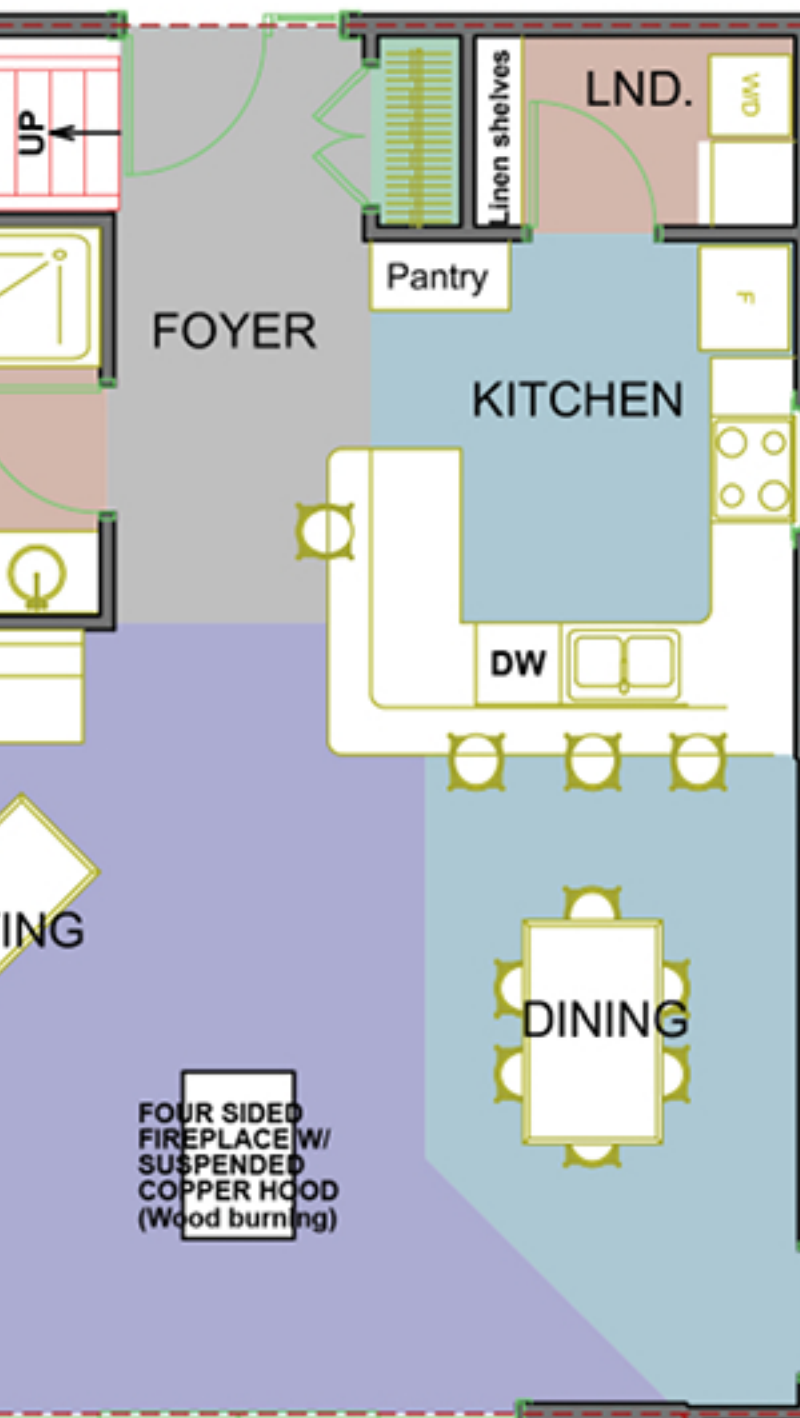

# THE ARTIC CIRCLE

1842 SQ. FT (171 SQ. M.)

62'-8"  
19.1m

PORTAL  
PORCH

44'-5"  
13.5m

FIRST FLOOR PLAN

AREA: 1381 SQ. FT. / 128.3 SQ. M