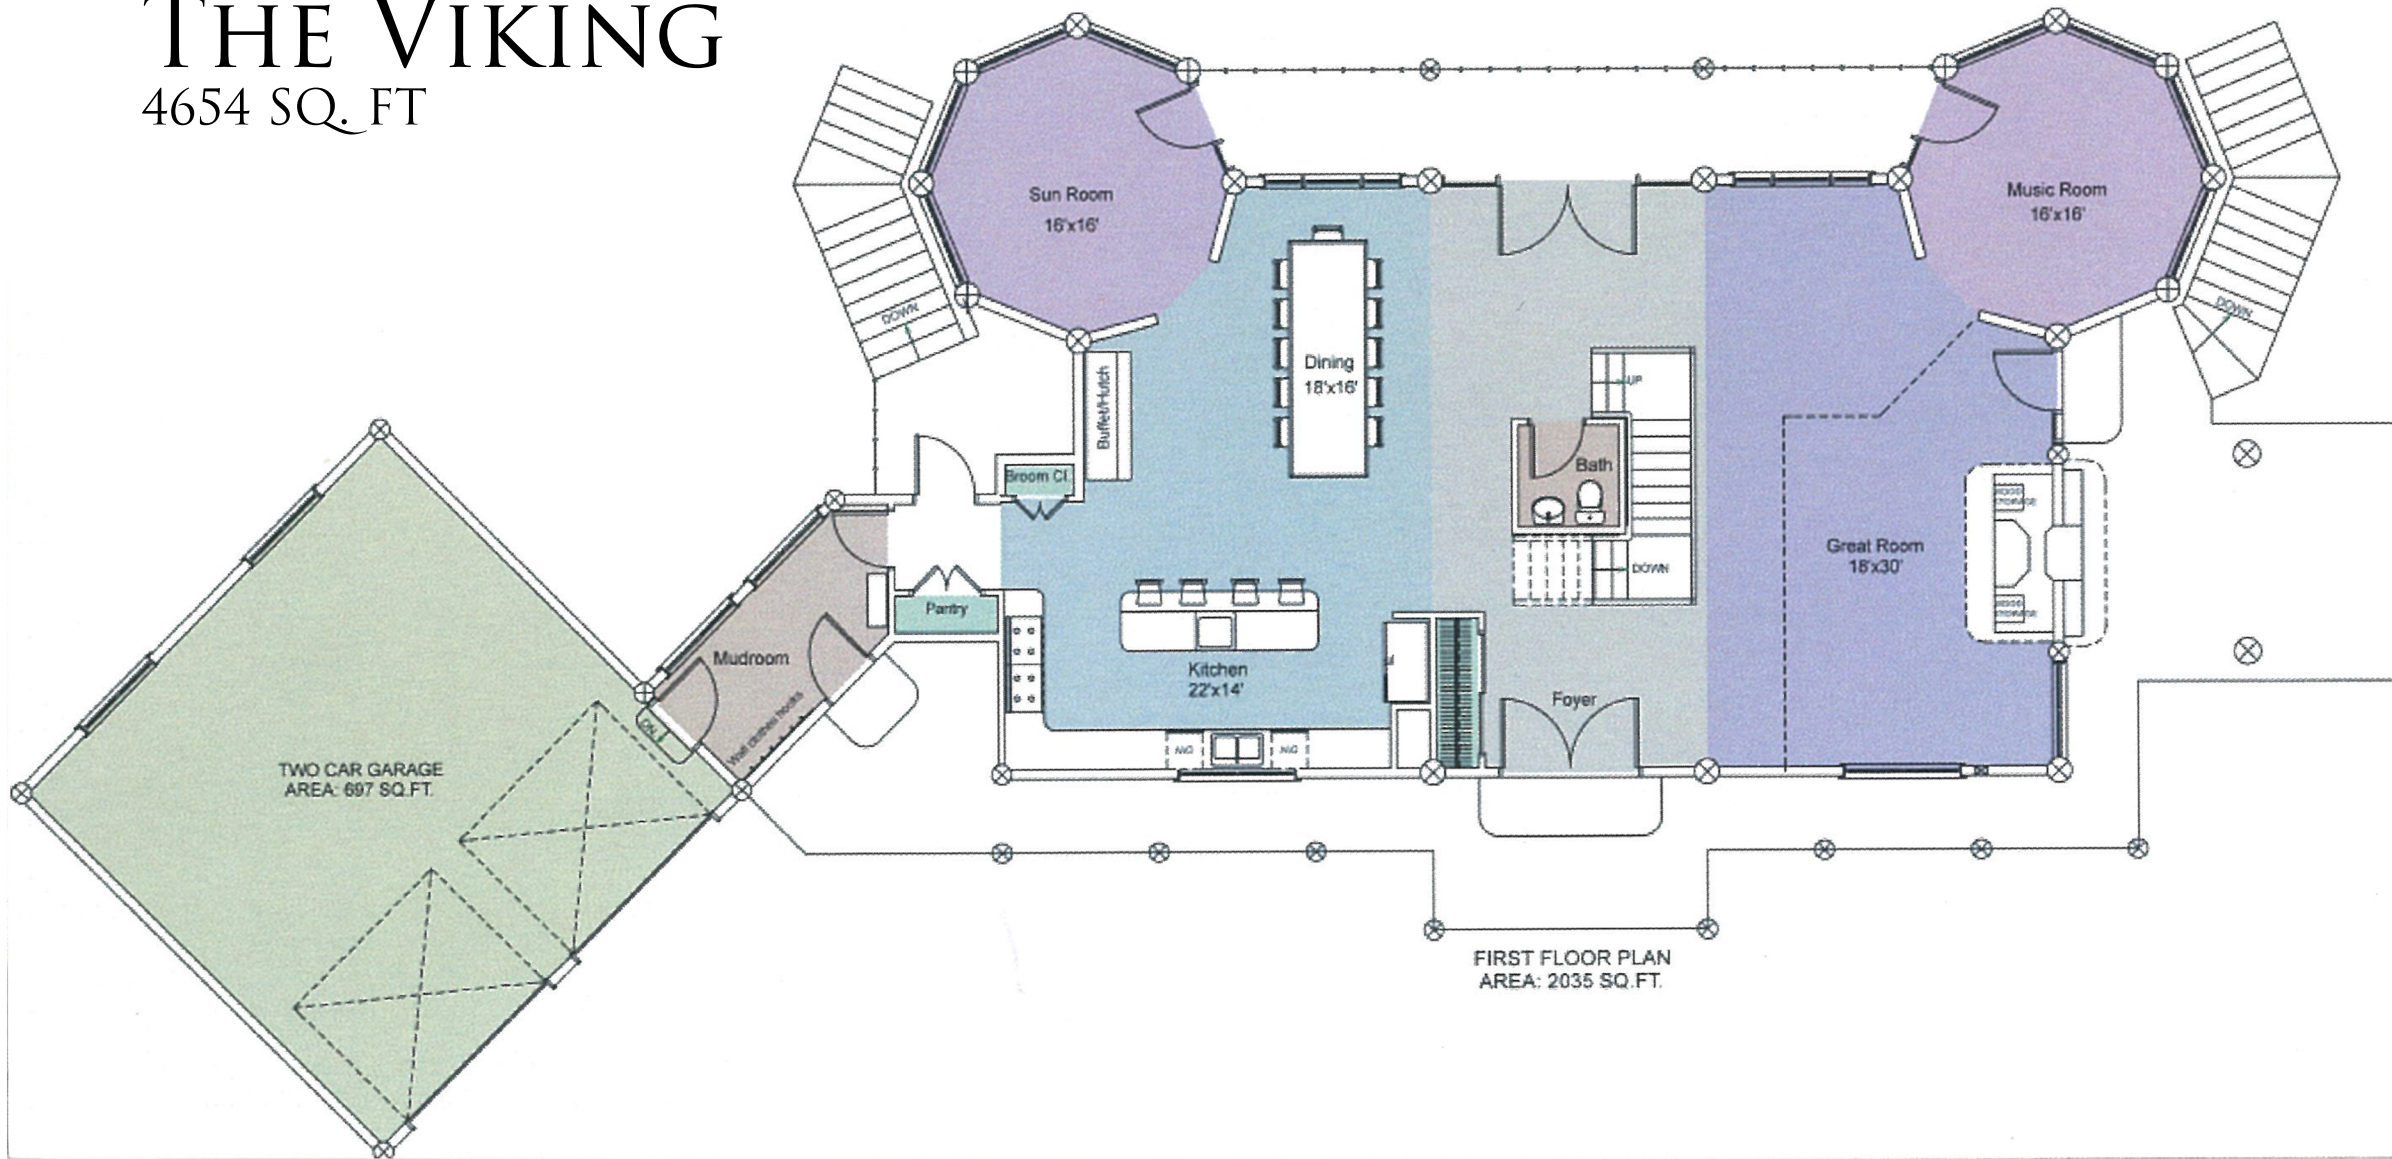

THE VIKING

4654 SQ. FT

FIRST FLOOR PLAN
AREA: 2035 SQ. FT.