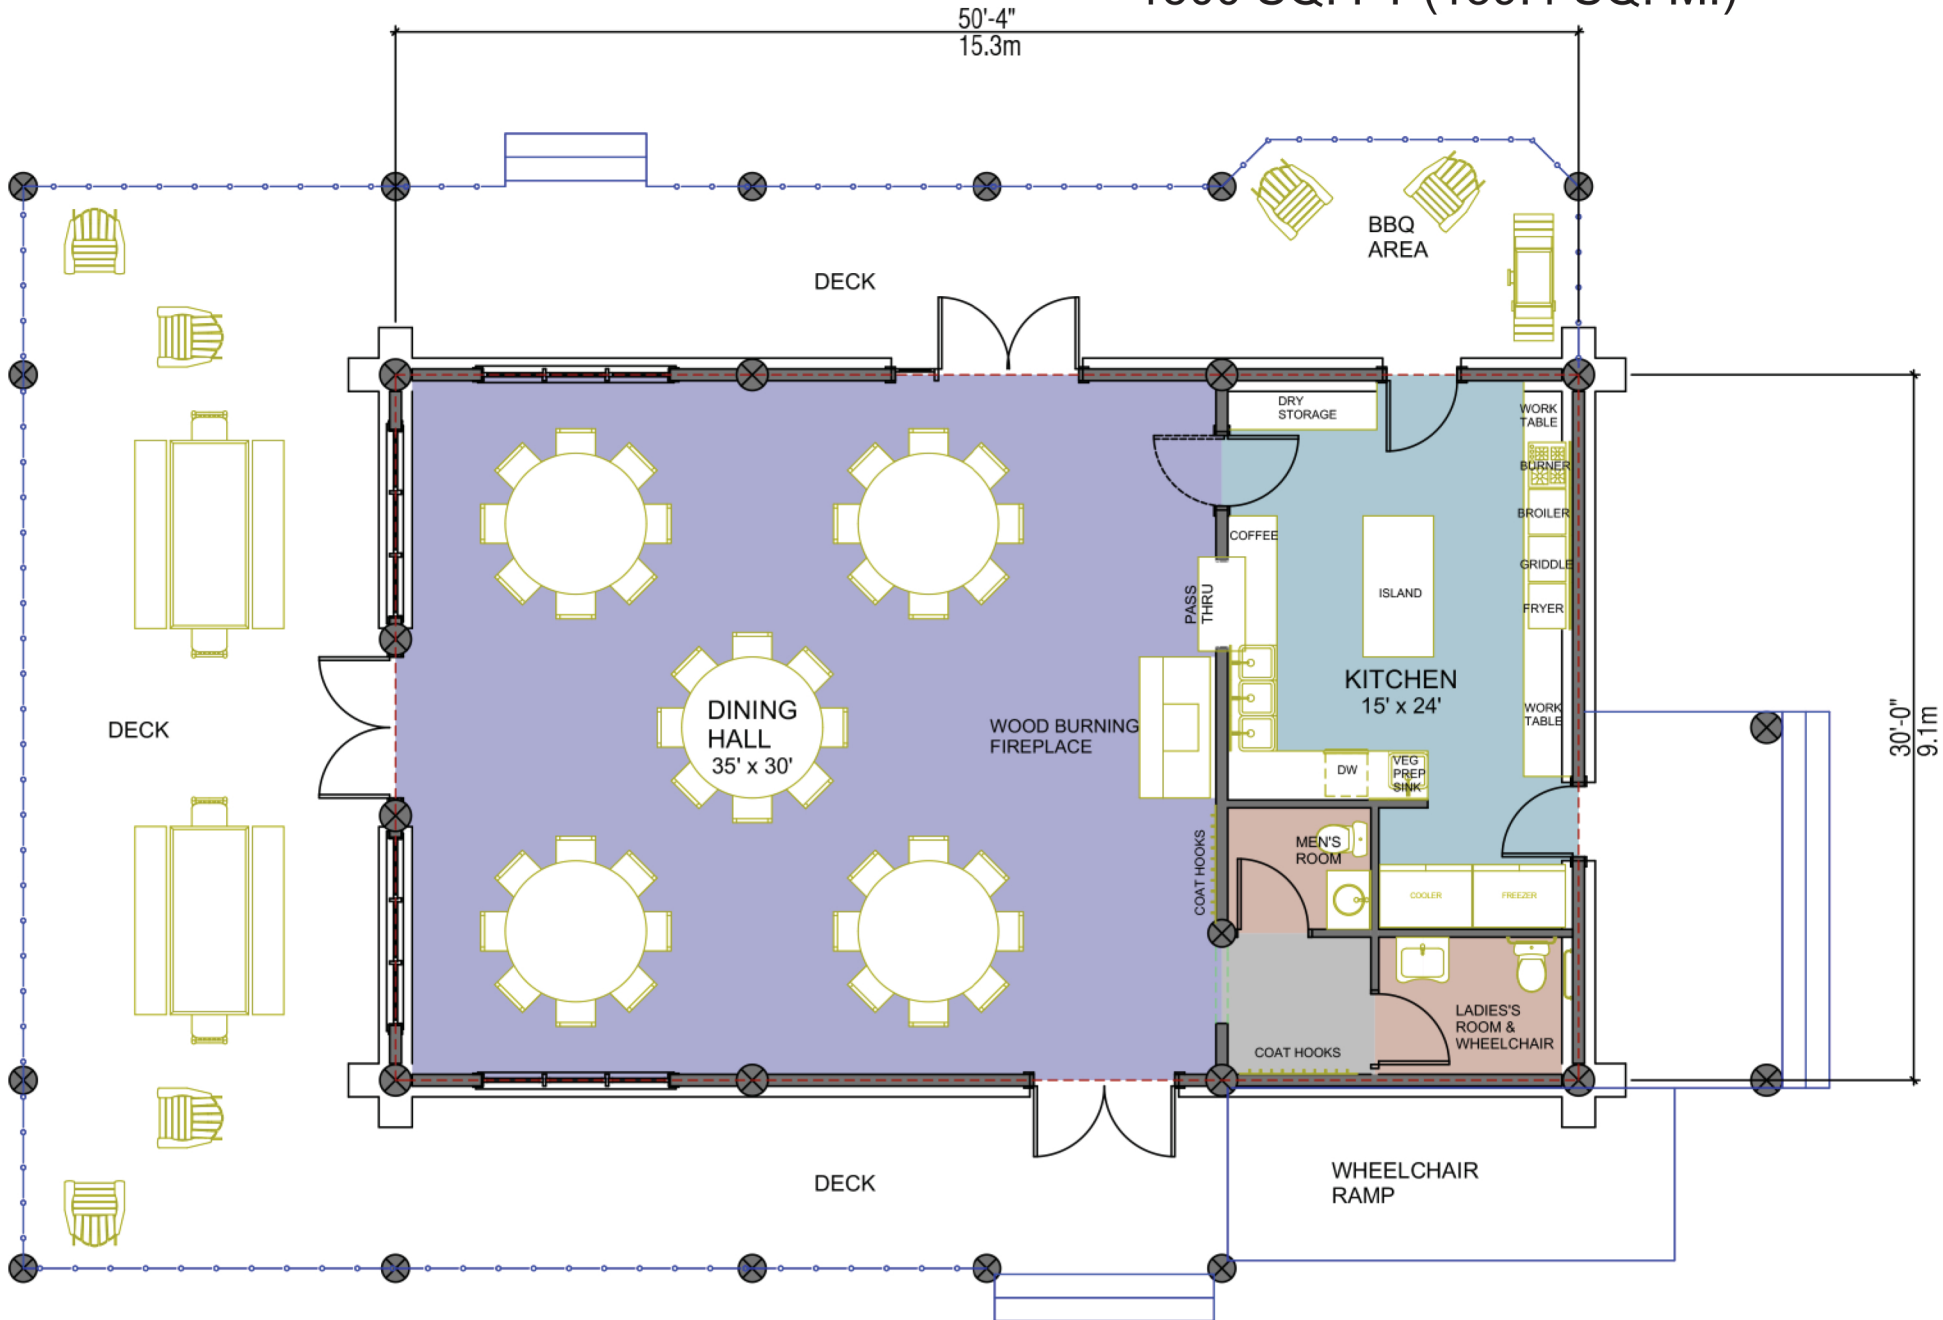

TERRACE RIDGE

1500 SQ. FT (139.4 SQ. M.)

FIRST FLOOR PLAN
AREA: 1500 SQ.FT. / 139.4 SQ. M