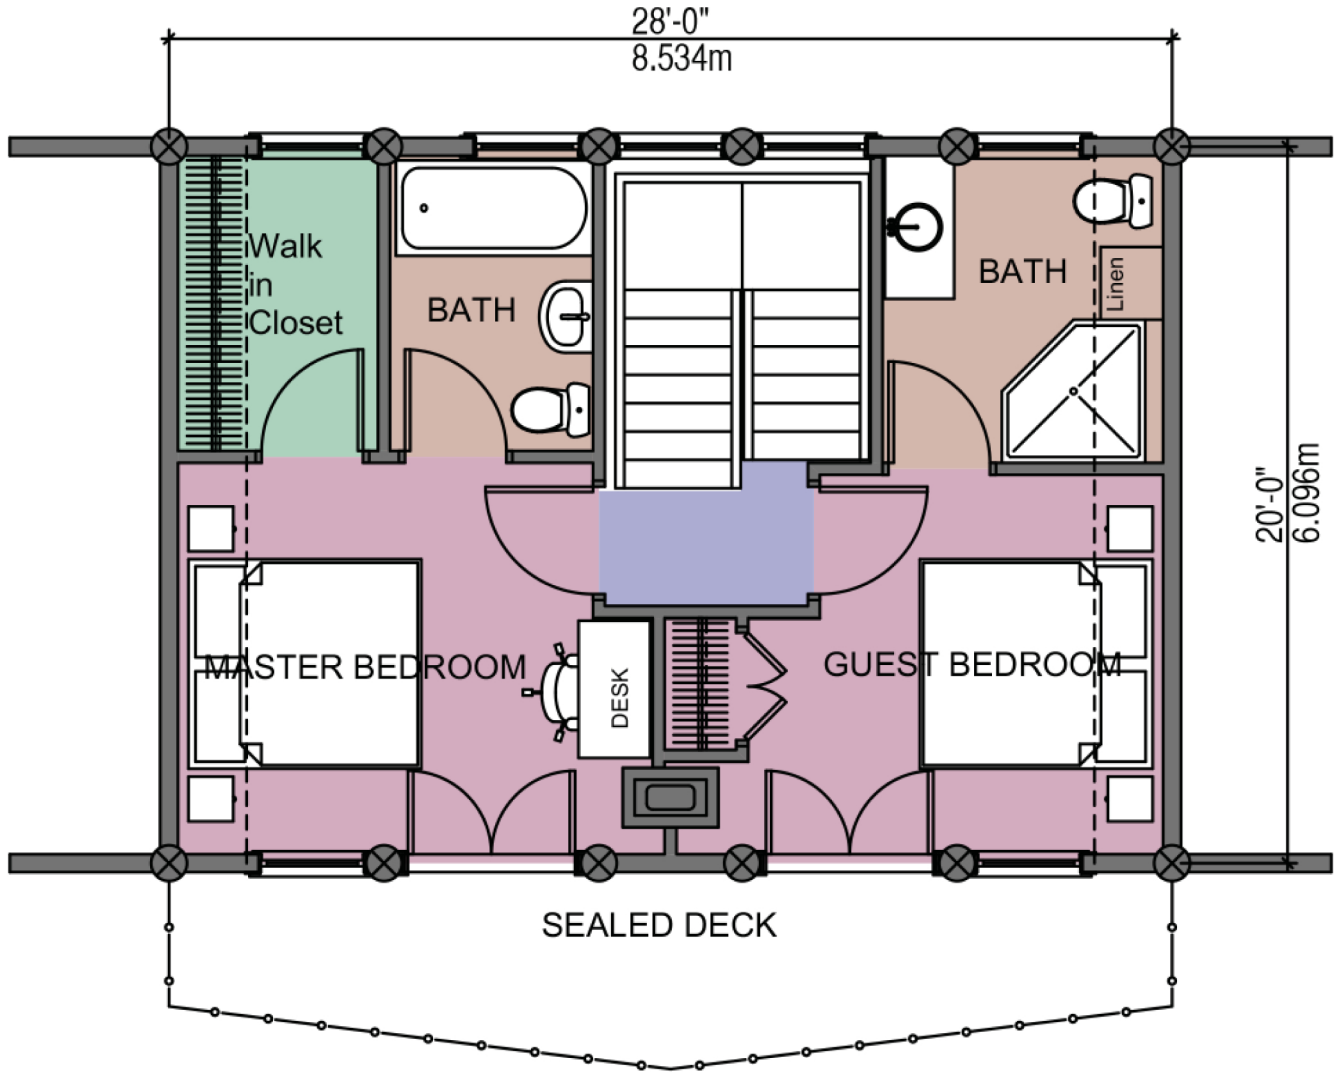

SWISS MOUNTAIN CHALET

980 SQ. FT (91 SQ. M.)

SECOND FLOOR PLAN

AREA: 420 SQ. FT.
39.02 SQ.M.