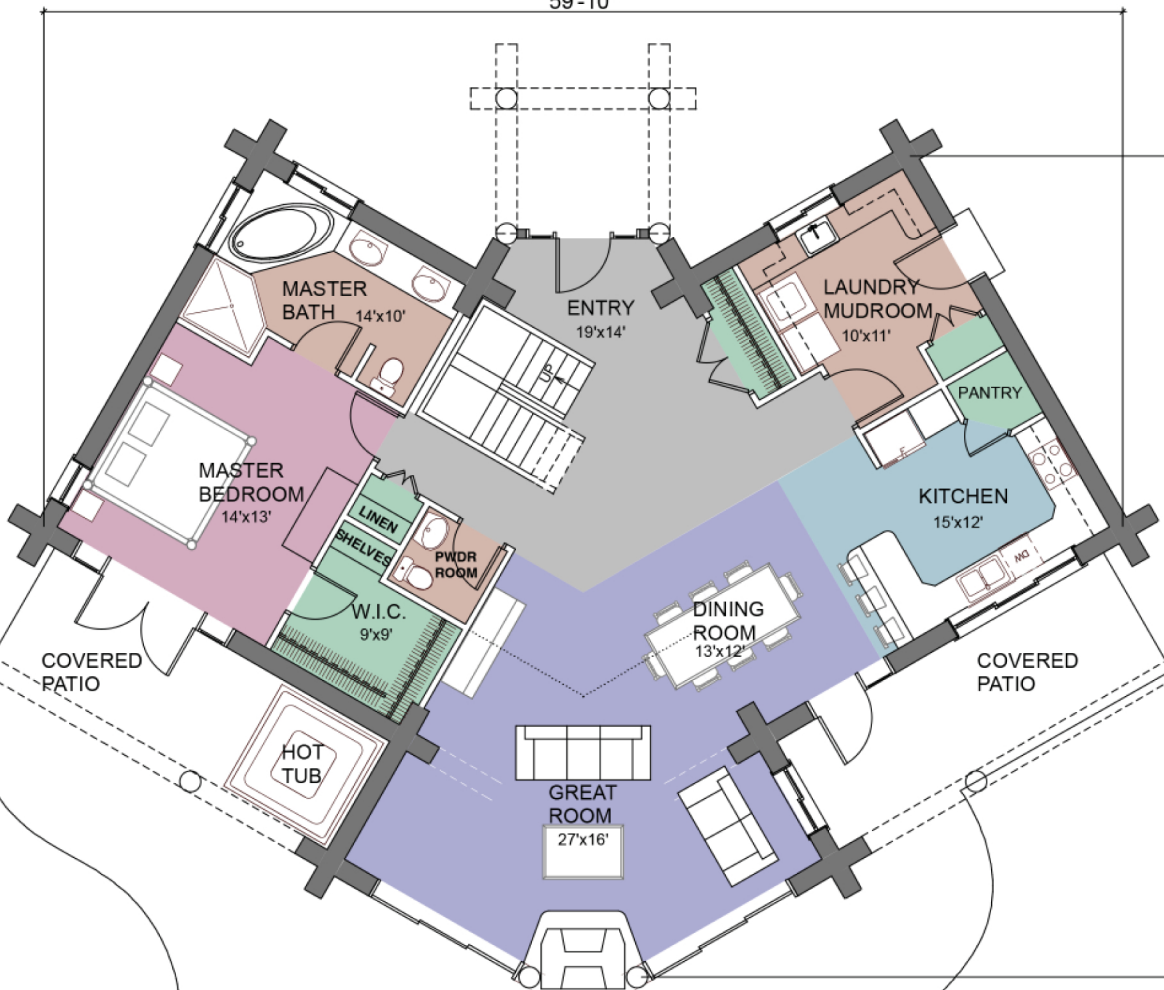

THE PINNACLE

2395 SQ. FT (222.5 SQ. M.)

59'-10"

45'-6³/₄"

FIRST FLOOR PLAN

AREA=1635 SQFT