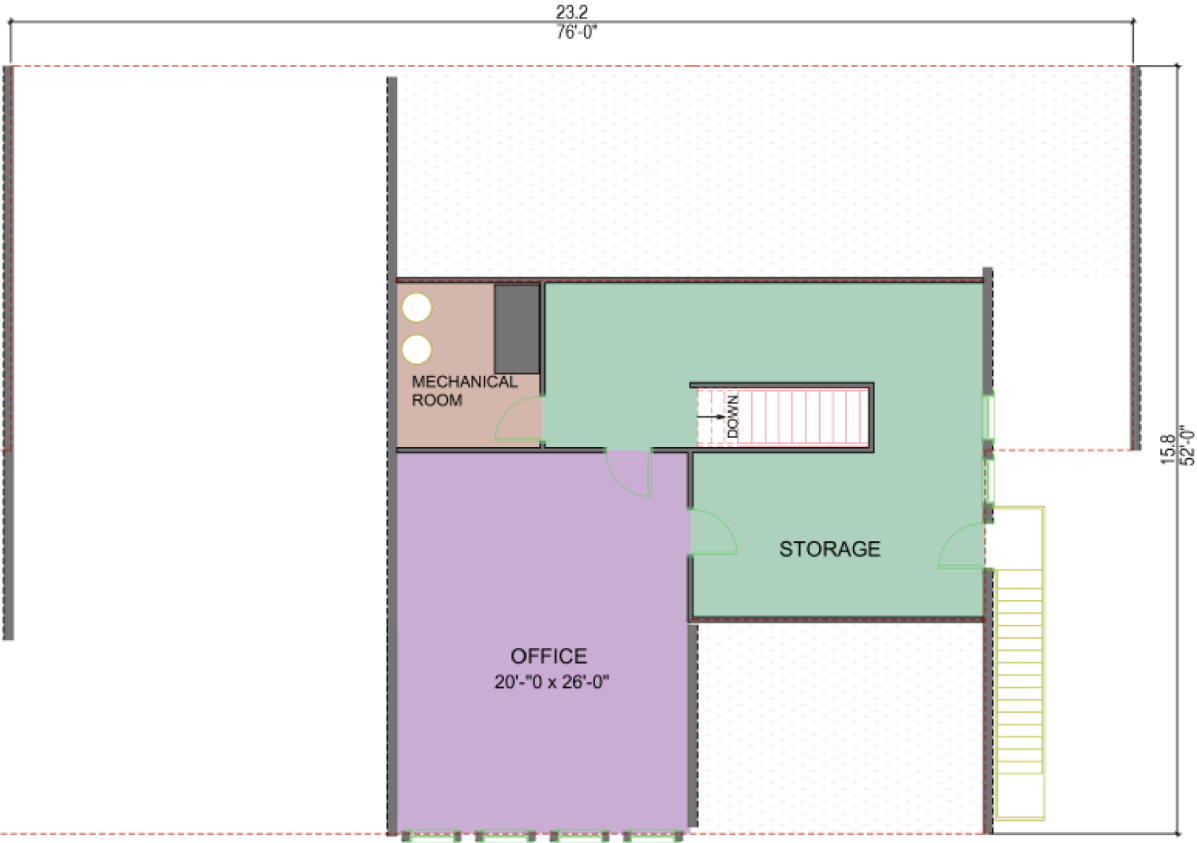

PARADISE LODGE

5528 SQ. FT (513.6 SQ. M.)

SECOND FLOOR PLAN

AREA: 1210 SQ. FT.

112 SQ.M.