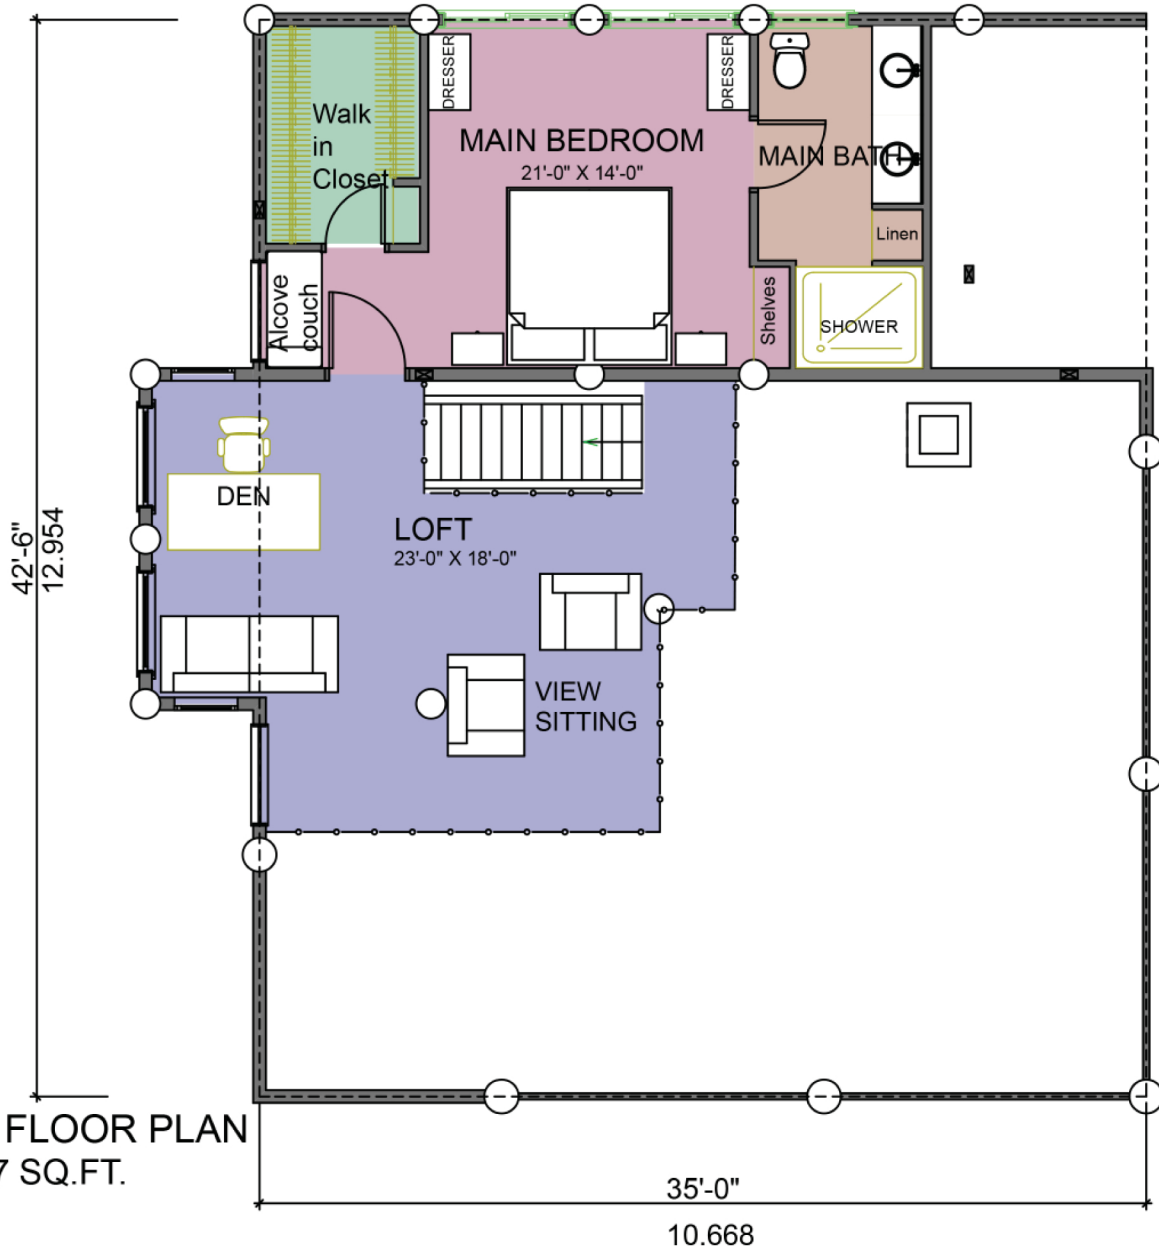

THE NORTHERN LIGHT

2656 SQ. FT (246.7 SQ. M.)

SECOND FLOOR PLAN
AREA: 747 SQ. FT.
69 SQ. M.