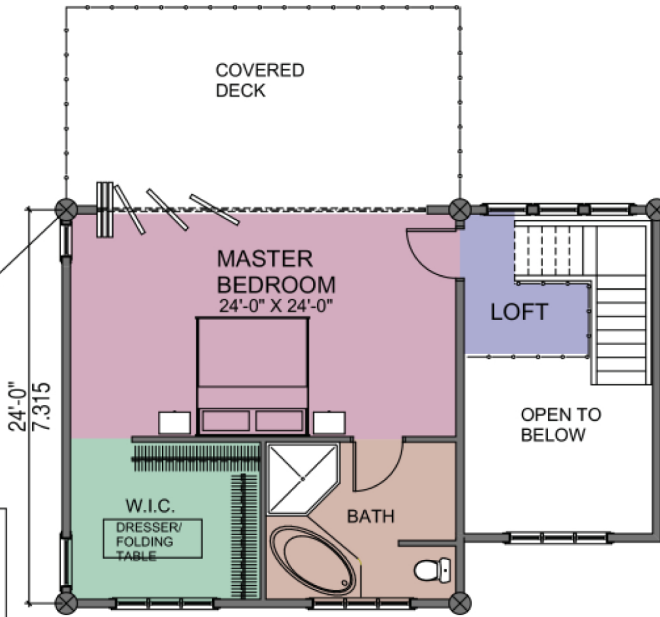

# MALIBU SUNSETTER

2656 SQ. FT (246.7 SQ. M.)

FIRST FLOOR PLAN

AREA: 2080 SQ.FT.  
193 SQ.M.

SECOND FLOOR PLAN

AREA: 576 SQ.FT.  
54 SQ.M.