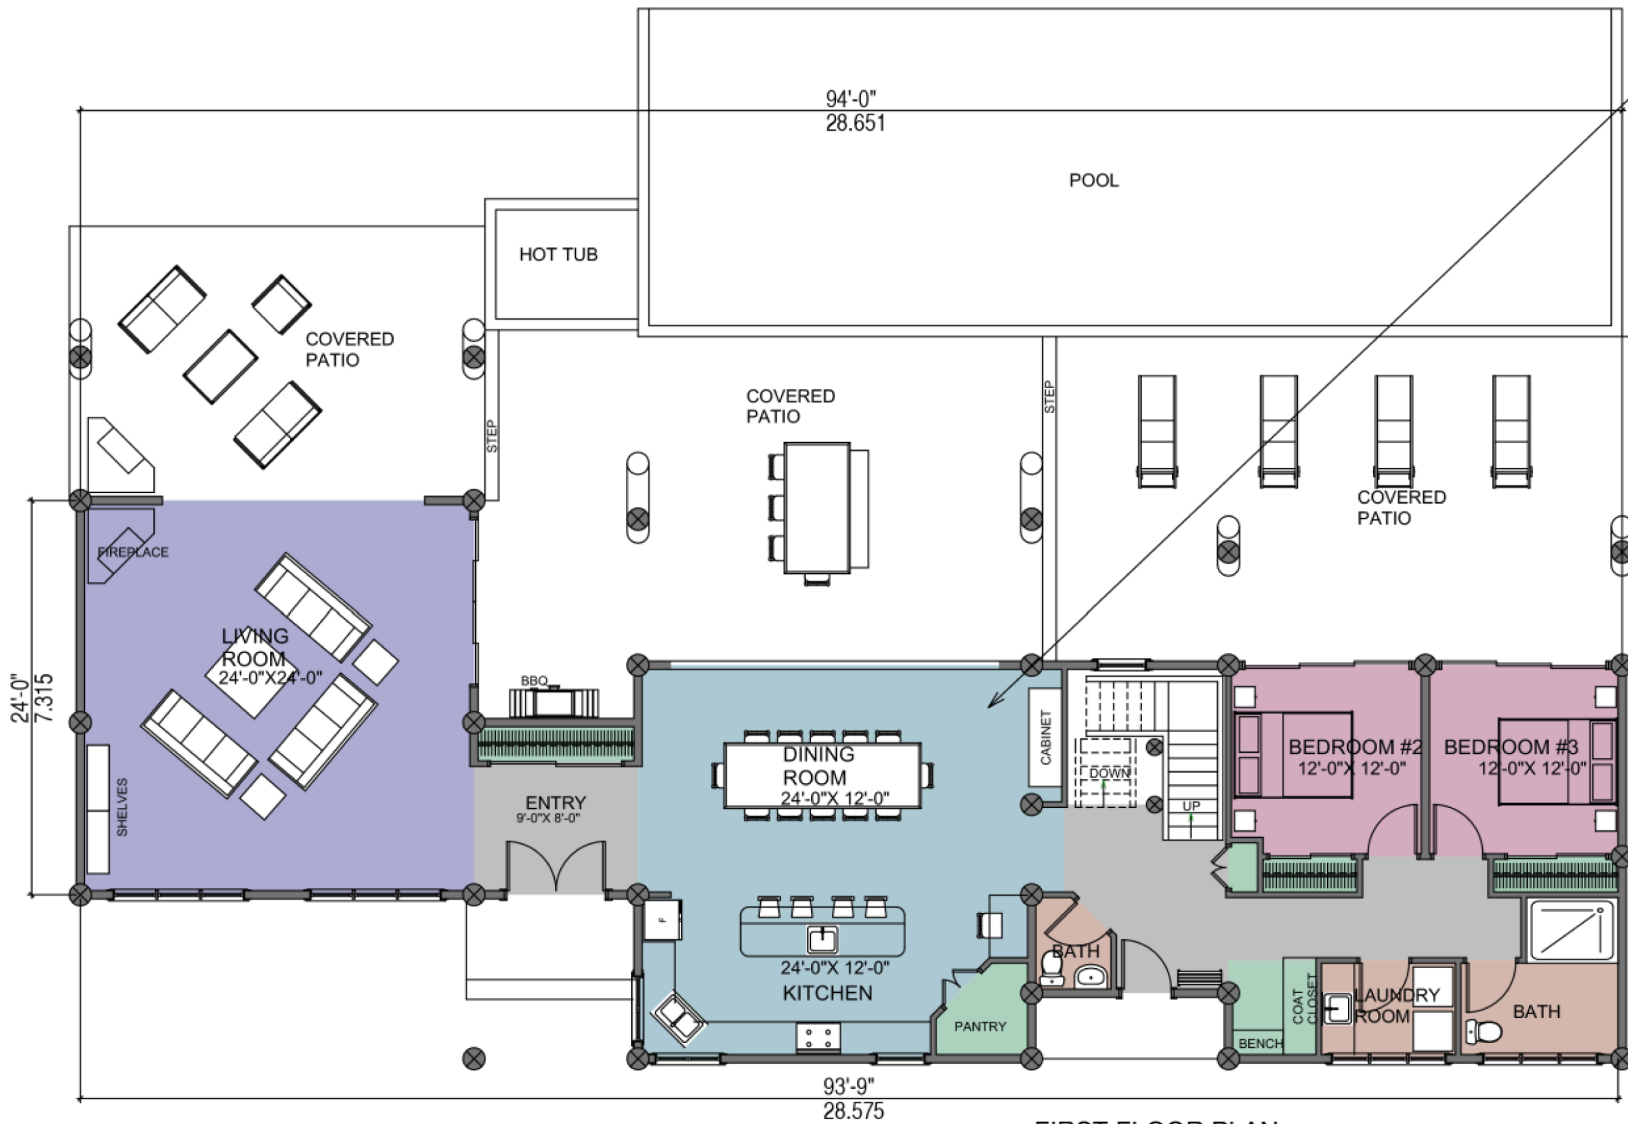

# MALIBU SUNSETTER

2656 SQ. FT (246.7 SQ. M.)

FIRST FLOOR PLAN

AREA: 2080 SQ.FT.  
193 SQ.M.

SECOND FLOOR PLAN

AREA: 576 SQ.FT.  
54 SQ.M.