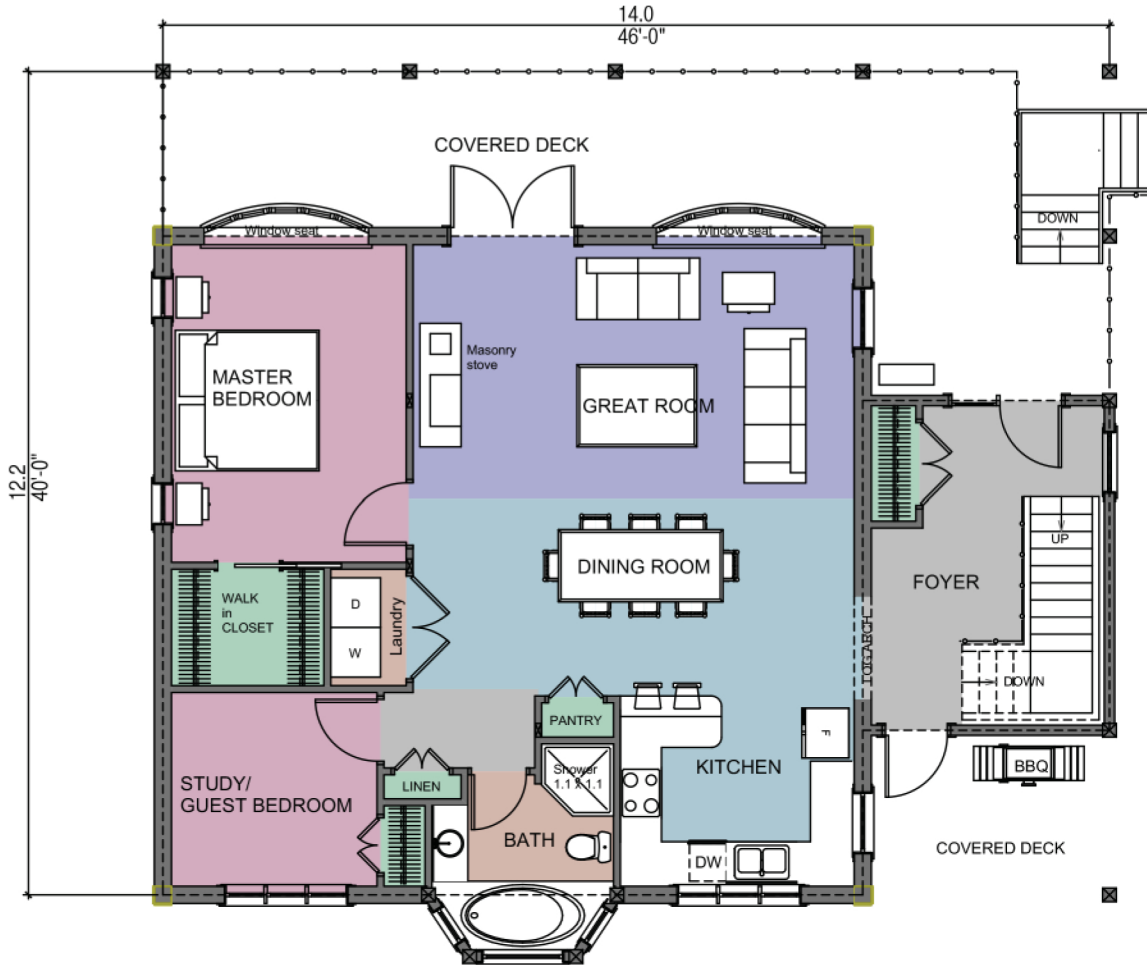

# LUNAR LODGE

1488 SQ. FT (133.6 SQ. M.)

FIRST FLOOR PLAN

AREA: 1302 sq.ft./121.0 SQ. M