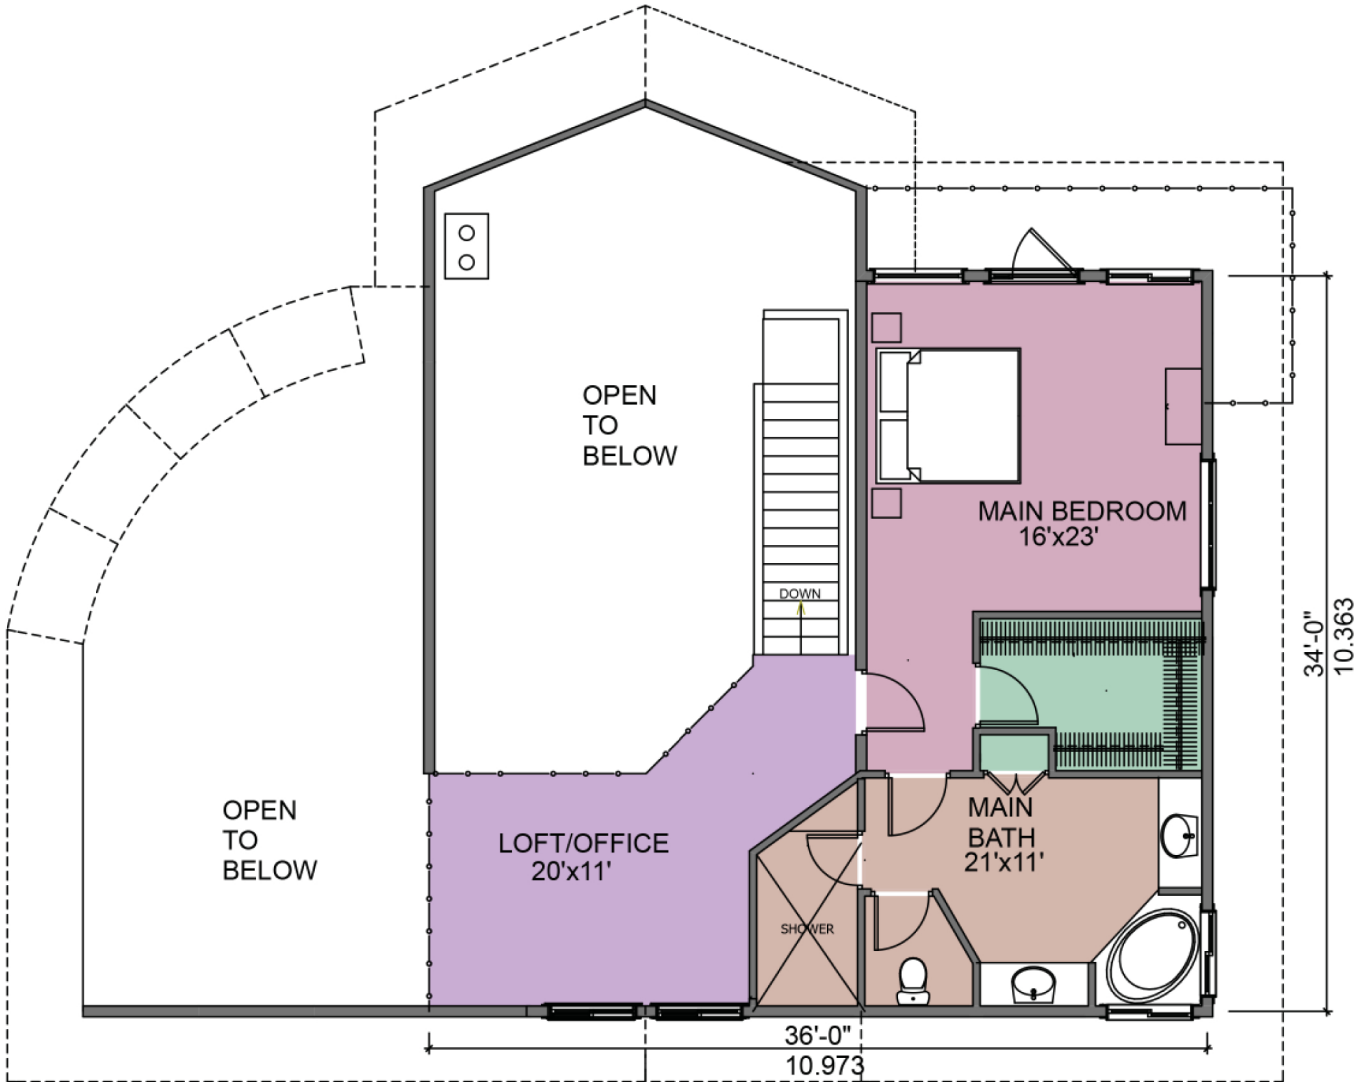

# THE HIGHLANDER DOME

2668 SQ. FT (248 SQ. M.)

**SECOND FLOOR PLAN**  
AREA: 791 SQ.  
73 SQ.M.