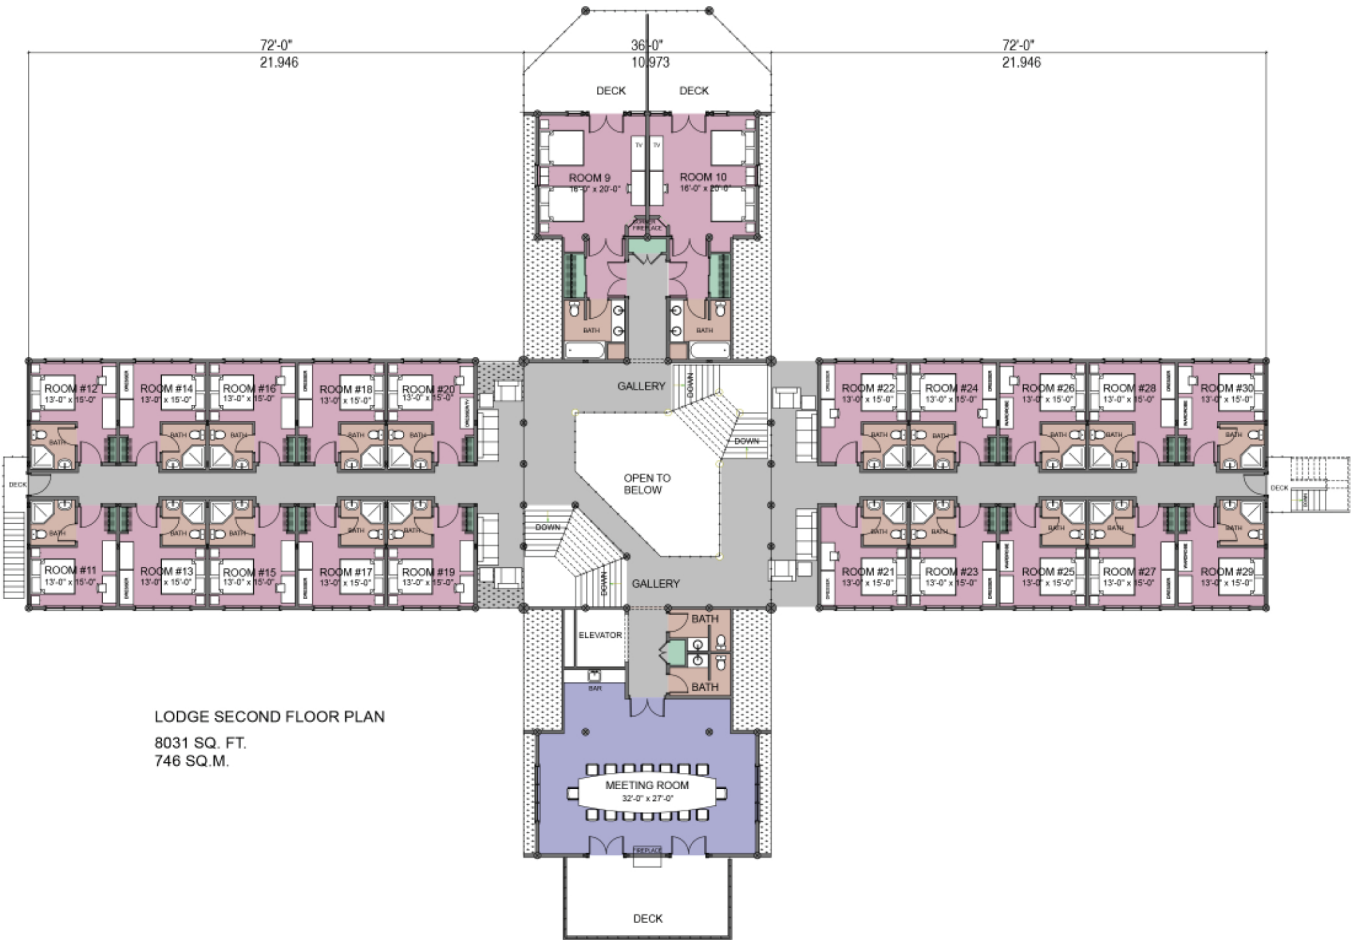

# THE GRAND LAKE LODGE

17216 SQ. FT (1600 SQ. M.)

LODGE SECOND FLOOR PLAN  
 8031 SQ. FT.  
 746 SQ.M.