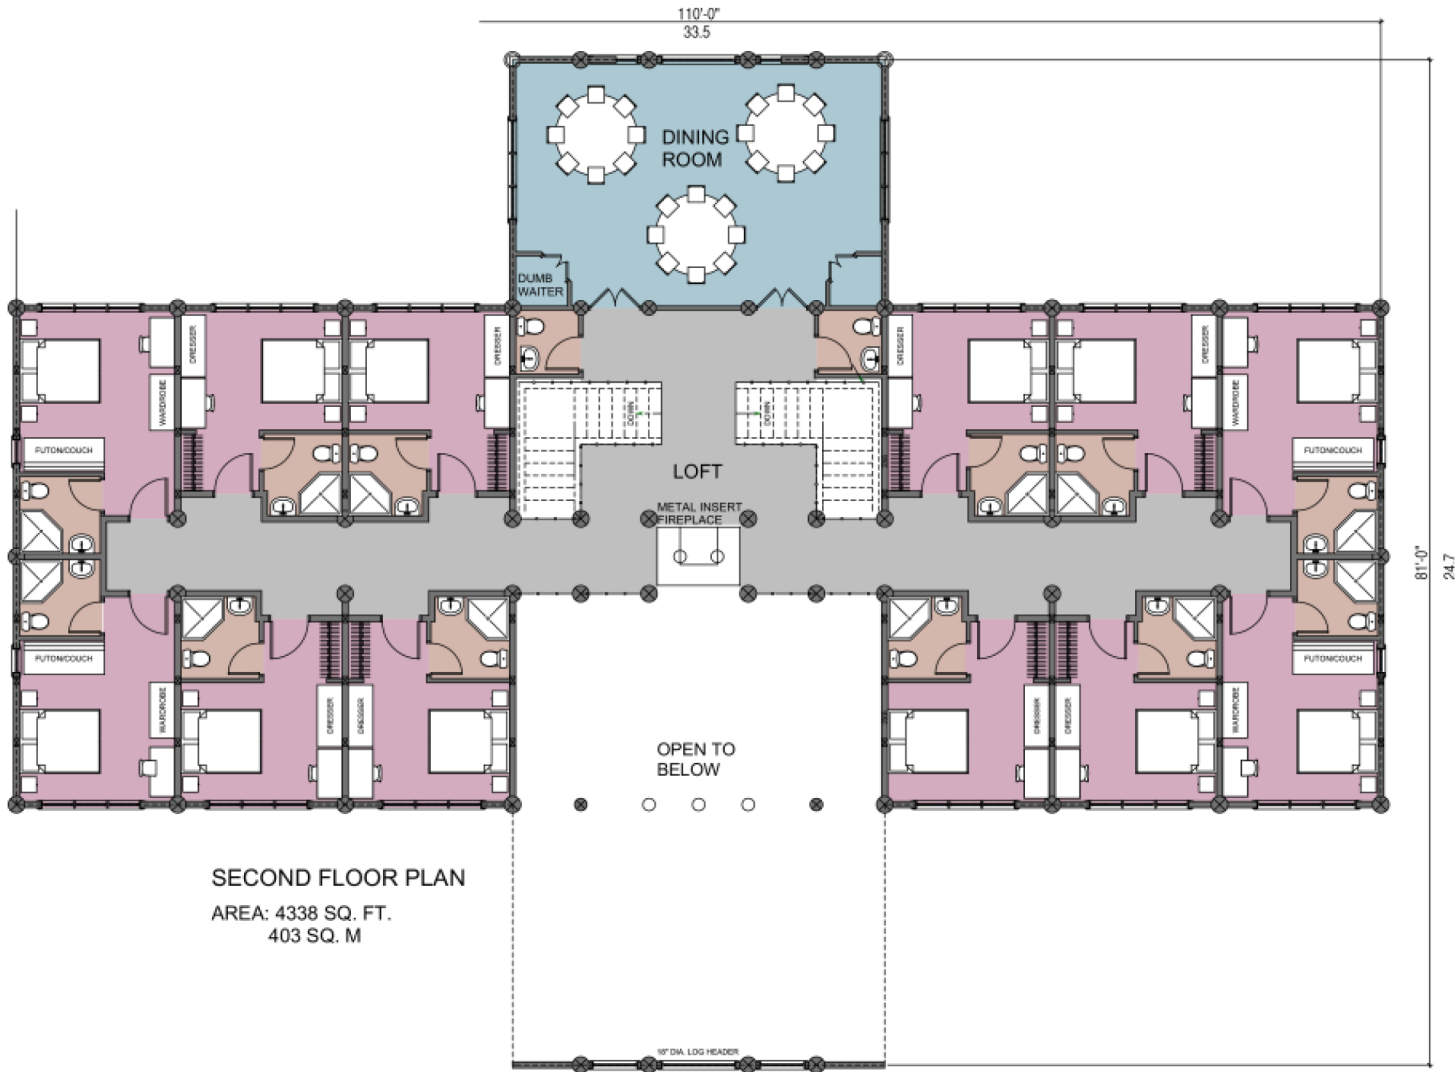

# THE GRAND ARCH LODGE

9968 SQ. FT (926 SQ. M.)

SECOND FLOOR PLAN

AREA: 4338 SQ. FT.  
403 SQ. M