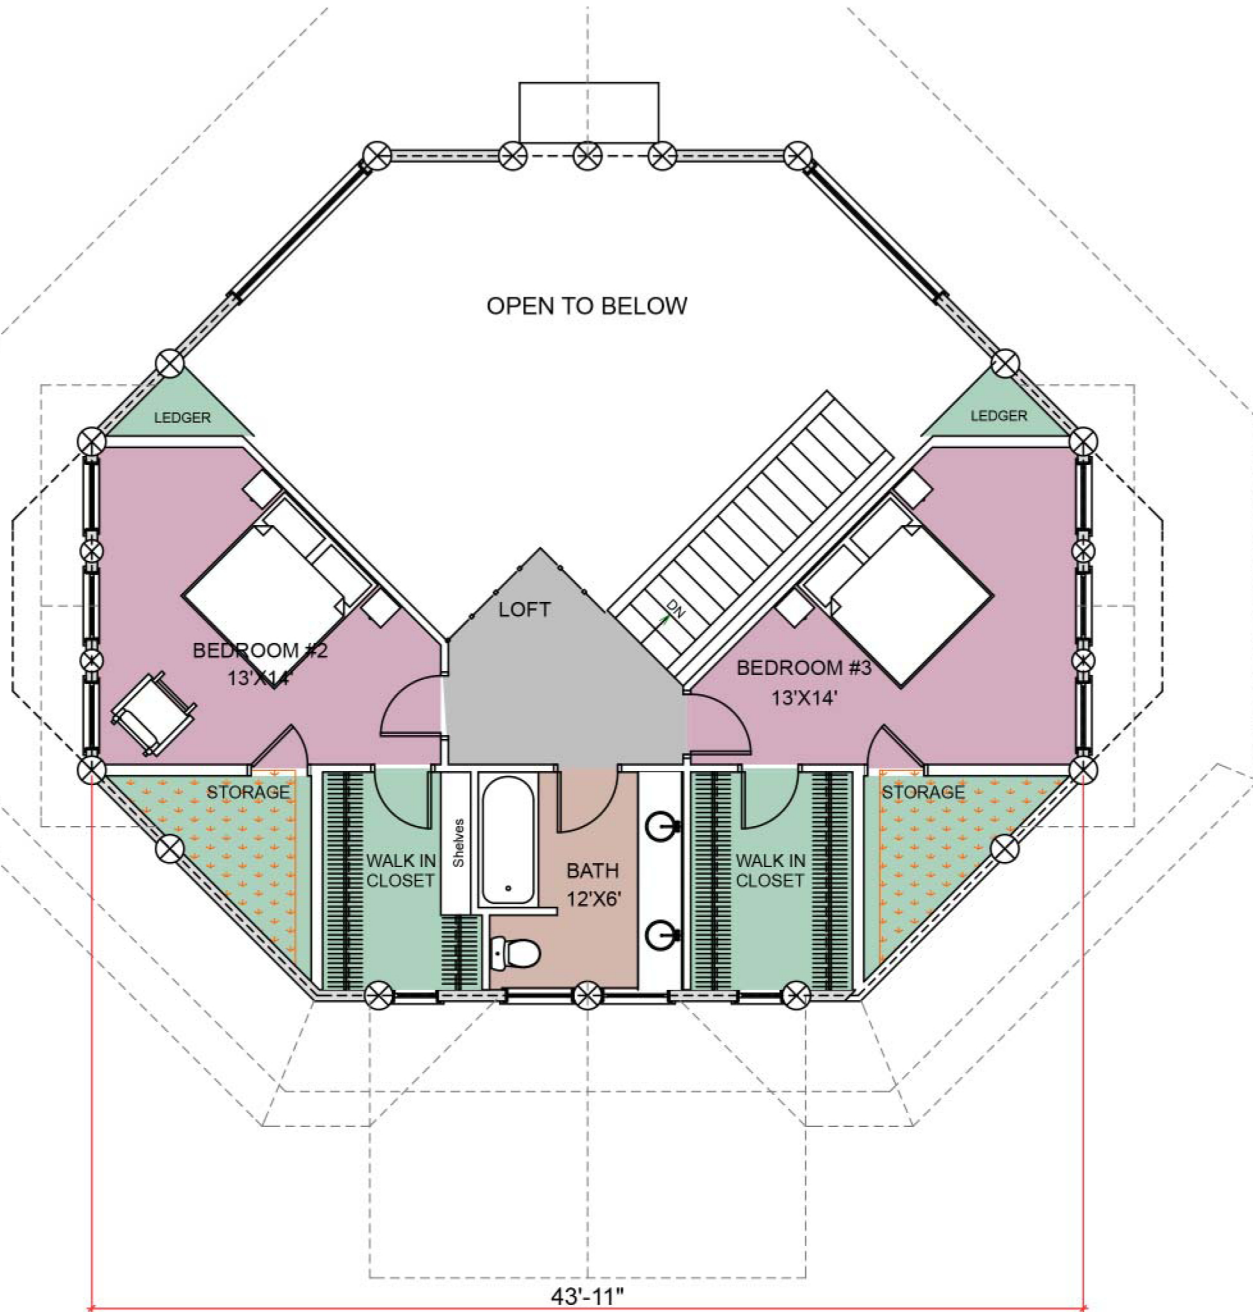

THE CRESCENT MOON

2304 SQ. FT (214 SQ. M.)

SECOND FLOOR PLAN
AREA: 805 SQ. FT.