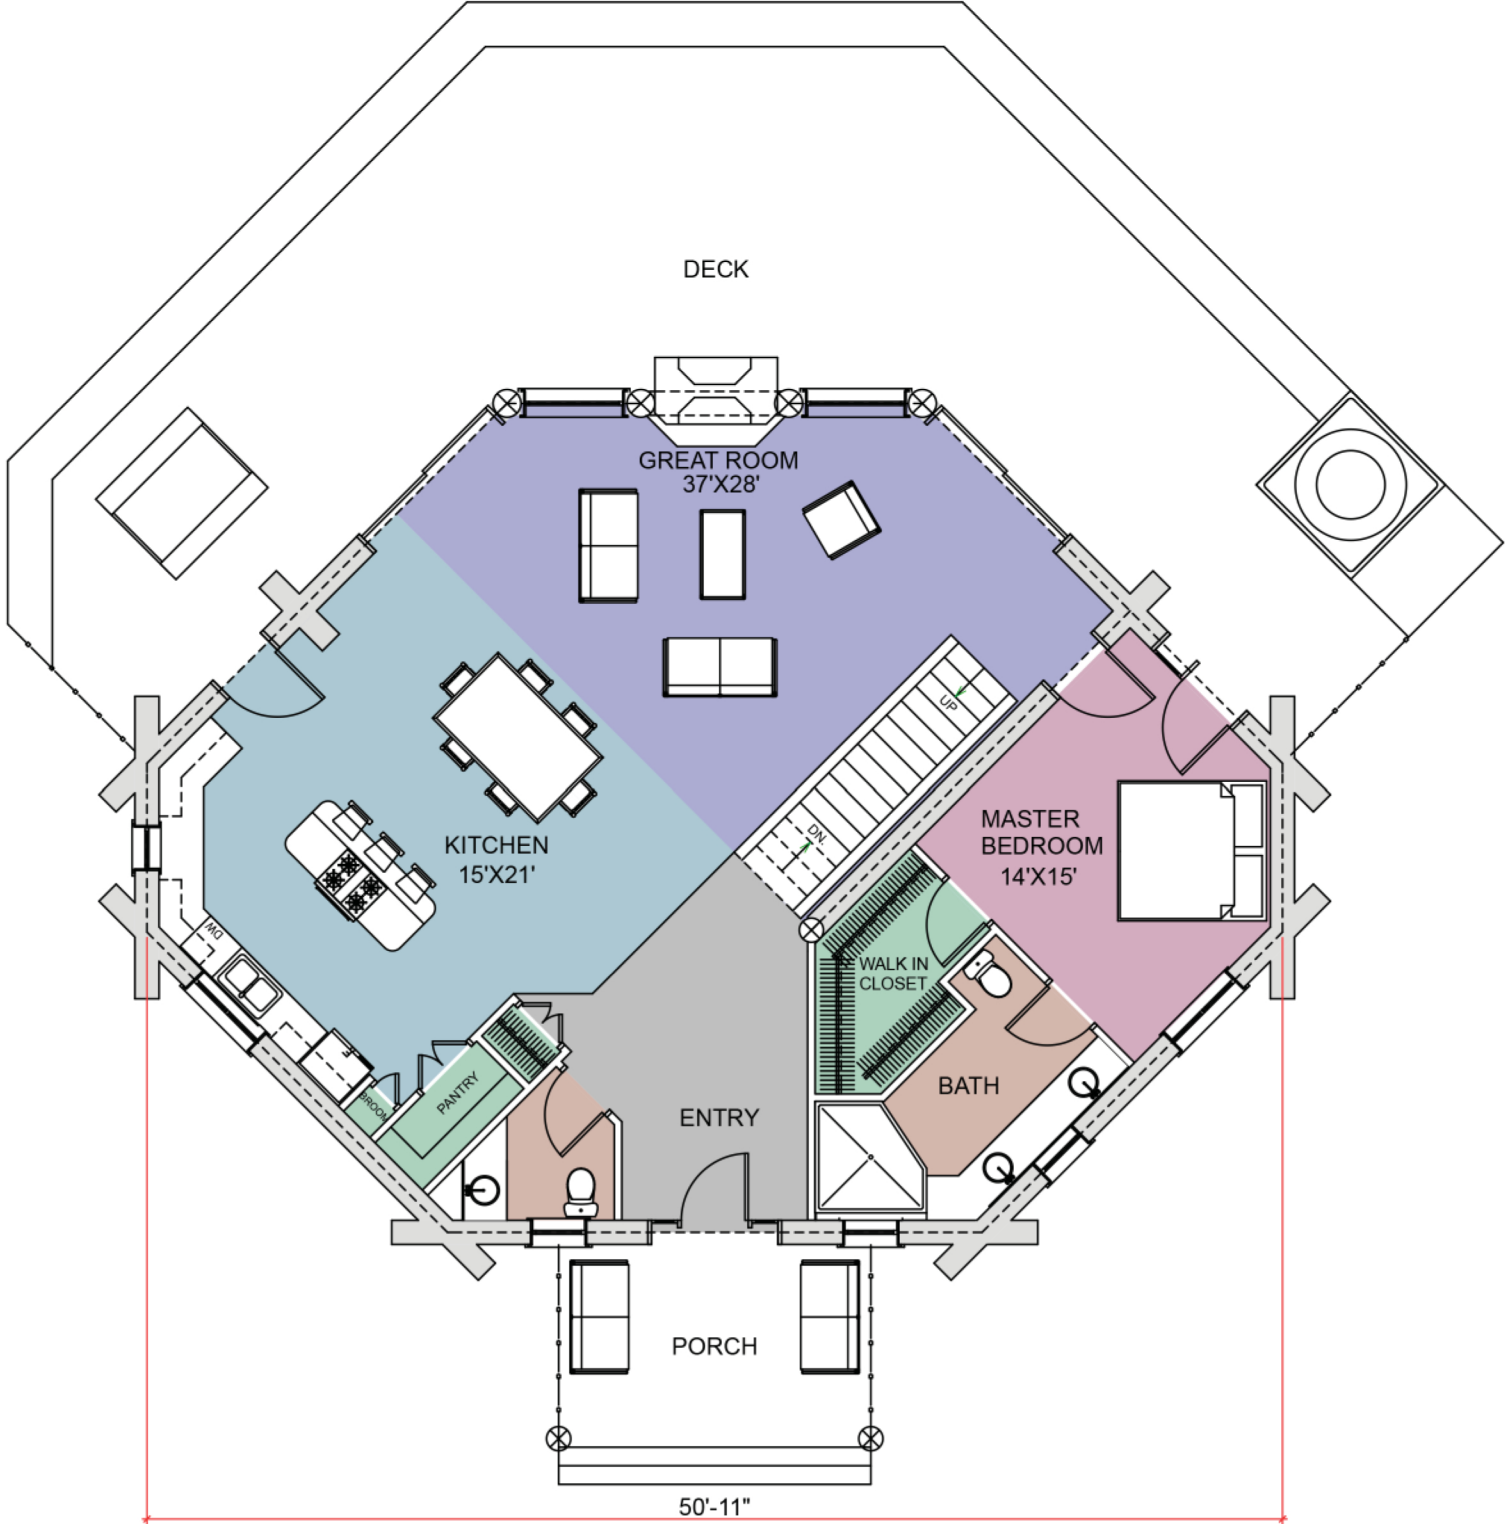

THE CRESCENT MOON

2304 SQ. FT (214 SQ. M.)

FIRST FLOOR PLAN
AREA: 1499 SQ. FT.