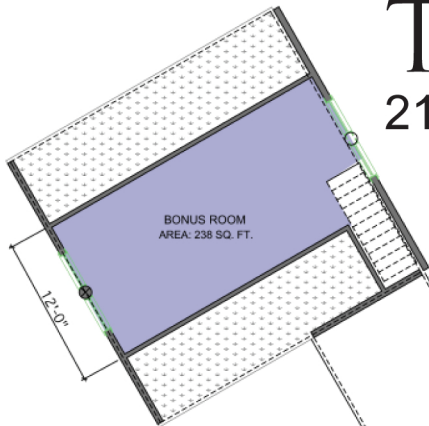

THE BERGEN PARK

2147 SQ. FT. (199.5 SQ. M.)

SECOND FLOOR PLAN
AREA: 108 SQ. FT.