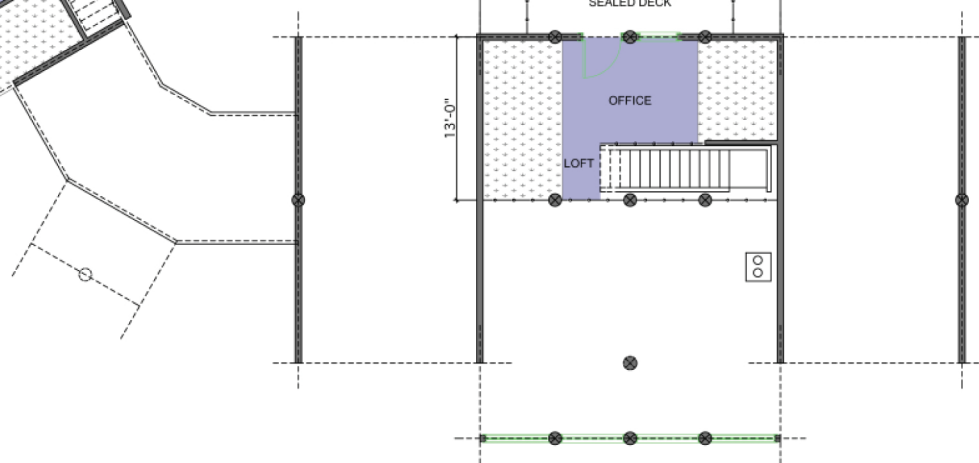

THE BERGEN PARK

2147 SQ. FT. (199.5 SQ. M.)

SECOND FLOOR PLAN
AREA: 108 SQ. FT.