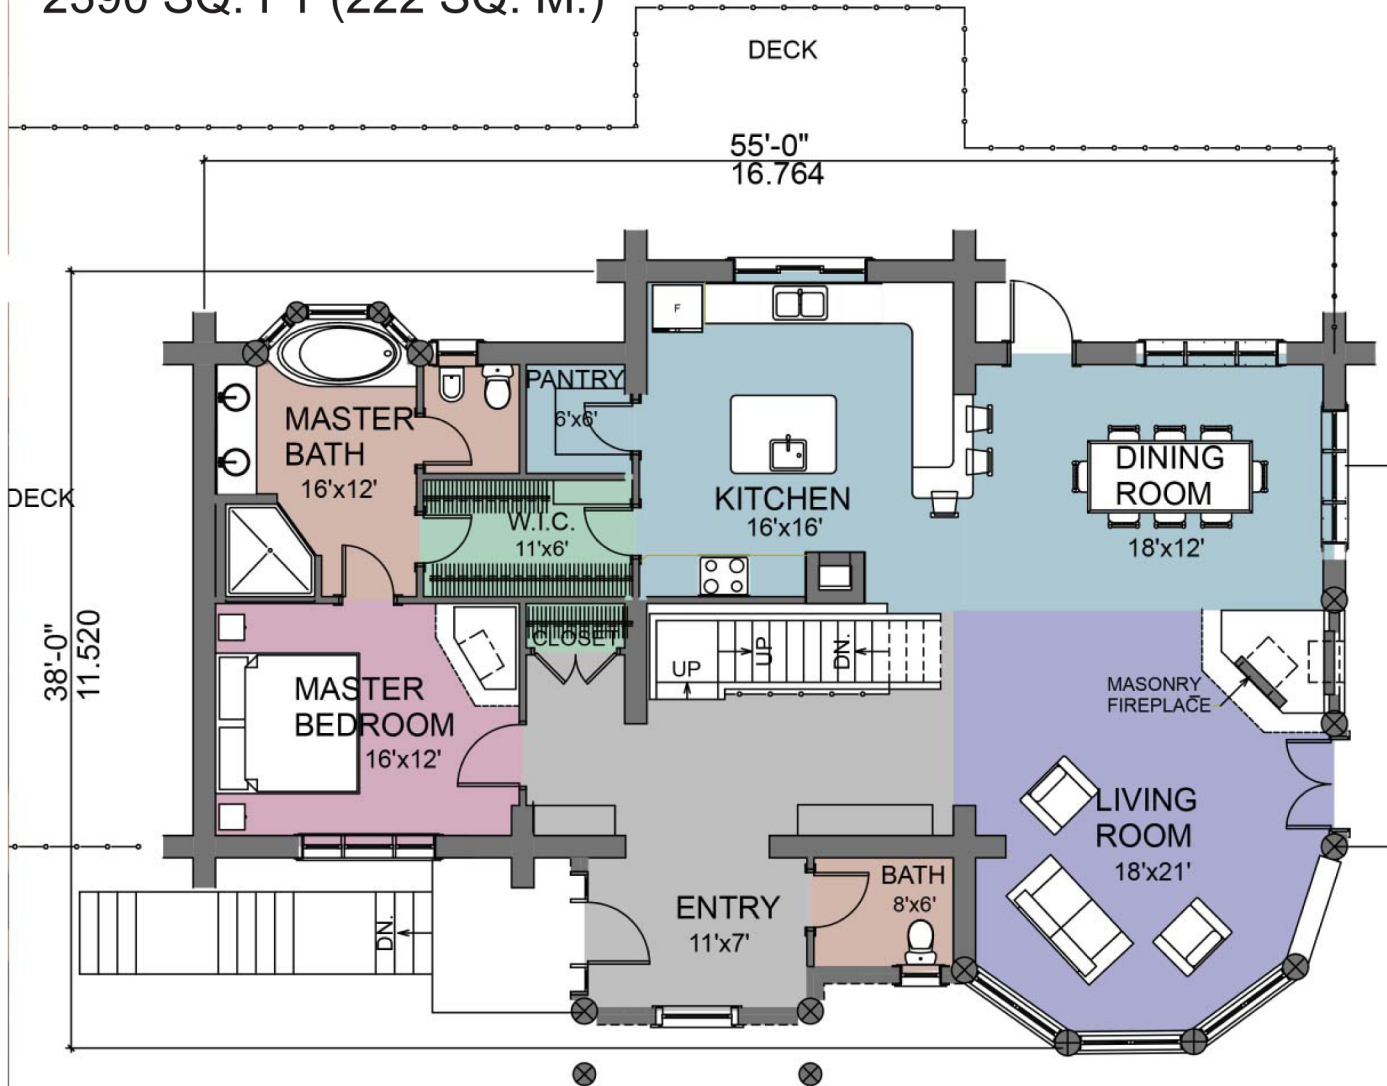

BAVARIAN NEW CASTLE

2390 SQ. FT (222 SQ. M.)

FIRST FLOOR PLAN

AREA: 1552 SQ.FT.

144.19 m